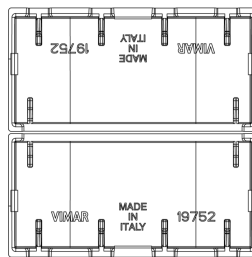

- [Arké lives in your time](#)