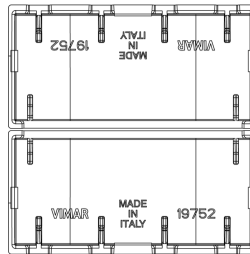

### 2 half buttons 2M regulation symb.grey

Two interchangeable half-buttons, regulation symbol, 2 modules, grey

3 - Active

1 NR

- [Arké lives in your time](#)

3D

- **Class group:** Installation bus systems
- **Class:** Touch rocker for bus system
- **Bus system KNX:** Yes
- **Bus system KNX-RF (Radio Frequent):** No
- **Bus system radio frequent:** No
- **Bus system LON:** No
- **Bus system Powernet:** No
- **Other bus systems:** Other

- **Radio frequent bidirectional:** No
- **Material:** Plastic
- **Material quality:** Thermoplastic
- **Surface protection:** Untreated
- **Surface finishing:** Matt
- **Colour:** Grey
- **RAL-number (similar):** 7015
- **Transparent:** No

8007352593695  
1 NR  
6.5x6x1 [cm]  
5.2 [g]

8007352593701  
10 NR  
12.3x9.6x5.1 [cm]  
84 [g]

Vimar