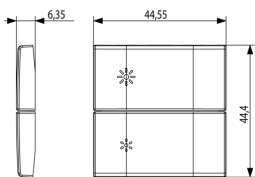

### 2 half buttons 2M regulation symb.grey

Two interchangeable half-buttons, regulation symbol, 2 modules, grey

3 - Active

1 NR

- [Arké lives in your time](#)

3D

- **Class group:** Installation bus systems
- **Class:** Touch rocker for bus system
- **Bus system KNX:** Yes
- **Bus system KNX-RF (Radio Frequent):** No
- **Bus system radio frequent:** No
- **Bus system LON:** No
- **Bus system Powernet:** No
- **Other bus systems:** Other

8007352593695  
1 NR  
6.5x6x1 [cm]  
5.2 [g]

8007352593701  
10 NR  
12.3x9.6x5.1 [cm]  
84 [g]

Vimar