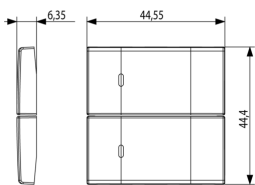

### 2 half buttons 2M w/o symbol cust. Metal

Two interchangeable half-buttons, neutral to customize, 2 modules, Metal

3 - Active

1 NR

- [Arké lives in your time](#)

3D

- **Class group:** Installation bus systems
- **Class:** Touch rocker for bus system
- **Bus system KNX:** Yes
- **Bus system KNX-RF (Radio Frequent):** No
- **Bus system radio frequent:** No
- **Bus system LON:** No
- **Bus system Powernet:** No
- **Other bus systems:** Other

8007352601505  
1 NR  
4.4x4.4x0.6 [cm]  
5.1 [g]

8007352606838  
10 NR  
12.3x9.6x5.1 [cm]  
85.9 [g]

Vimar