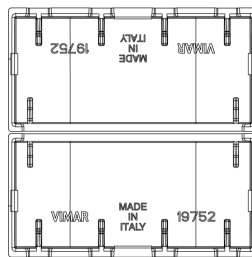

### 2 half buttons 2M w/o symbol cust. Metal

Two interchangeable half-buttons, neutral to customize, 2 modules, Metal

3 - Active

1 NR

- [Arké lives in your time](#)

3D

- **Class group:** Installation bus systems
- **Class:** Touch rocker for bus system
- **Bus system KNX:** Yes
- **Bus system KNX-RF (Radio Frequent):** No
- **Bus system radio frequent:** No
- **Bus system LON:** No
- **Bus system Powernet:** No
- **Other bus systems:** Other

8007352601505  
1 NR  
4.4x4.4x0.6 [cm]  
5.1 [g]

8007352606838  
10 NR  
12.3x9.6x5.1 [cm]  
85.9 [g]

Vimar