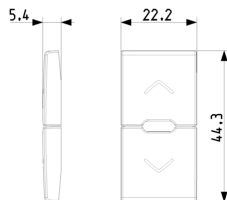

ARKÉ: 2 half buttons 1M arrows symbol white

19755.2.B

Wiring devices / View Wireless wiring devices / ARKÉ / Buttons

2 half buttons 1M arrows symbol white

Two 1-module interchangeable arrow symbol half-button caps, white

3 - Active

1 NR

3D