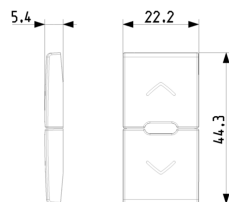

### 2 half buttons 1M arrows symbol Metal

Two 1-module interchangeable arrow symbol half-button caps, Metal

3 - Active

1 NR

19594.0 - Rolling shutter IoT  
connected mechanism

3D

- **Class group:** Installation bus systems
- **Class:** Touch rocker for bus system
- **Bus system KNX:** Yes
- **Bus system KNX-RF (Radio Frequent):** No
- **Bus system radio frequent:** No
- **Bus system LON:** No
- **Bus system Powernet:** No
- **Other bus systems:** Other

8007352628854  
 1 NR  
 4.44x2.23x0.67 [cm]  
 3.8 [g]

8007352628861  
 20 NR  
 12.3x9.6x5.1 [cm]  
 112.3 [g]

Vimar