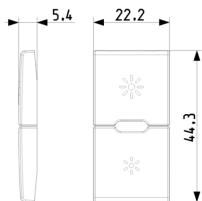

2 half buttons 1M dimmer grey

3 - Active

1 NR

3D

- **Class group:** Installation bus systems
- **Class:** Touch rocker for bus system
- **Bus system KNX:** No
- **Bus system KNX-RF (Radio Frequent):** No
- **Bus system radio frequent:** No
- **Bus system LON:** No
- **Bus system Powernet:** No
- **Other bus systems:** Other
- **Radio frequent bidirectional:** Yes

- **With bus connection:** No
- **Material:** Plastic
- **Material quality:** Thermoplastic
- **Surface protection:** Untreated
- **Surface finishing:** Matt
- **Colour:** Grey
- **RAL-number (similar):** 7015
- **Transparent:** No