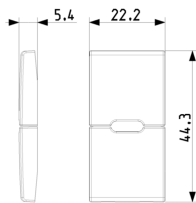

ARKÉ: 2 half buttons 1M customizable white

19755.B

Wiring devices / View Wireless wiring devices / ARKÉ / Buttons

2 half buttons 1M customizable white

3 - Active

1 NR

3D

- **Class group:** Installation bus systems
- **Class:** Touch rocker for bus system
- **Bus system KNX:** No
- **Bus system KNX-RF (Radio Frequent):** No
- **Bus system radio frequent:** No
- **Bus system LON:** No
- **Bus system Powernet:** No
- **Other bus systems:** Other
- **Radio frequent bidirectional:** Yes

- **With bus connection:** No
- **Material:** Plastic
- **Material quality:** Thermoplastic
- **Surface protection:** Untreated
- **Surface finishing:** Matt
- **Colour:** White
- **RAL-number (similar):** 9016
- **Transparent:** No

• 00. CE Marking - EU

• 43. UKCA mark - Great Britain

8007352707863
1 NR
4.44x2.3x0.67 [cm]
3.8 [g]

8007352707870
20 NR
12.3x9.6x5.1 [cm]
109.9 [g]

Vimar