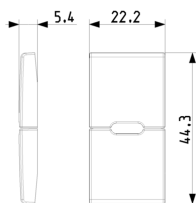

ARKÉ: 2 half buttons 1M customizable Metal

19755.M

Wiring devices / View Wireless wiring devices / ARKÉ / Buttons

2 half buttons 1M customizable Metal

3 - Active

1 NR

3D

- **Class group:** Installation bus systems
- **Class:** Touch rocker for bus system
- **Bus system KNX:** No
- **Bus system KNX-RF (Radio Frequent):** No
- **Bus system radio frequent:** No
- **Bus system LON:** No
- **Bus system Powernet:** No
- **Other bus systems:** Other
- **Radio frequent bidirectional:** Yes

- **With bus connection:** No
- **Material:** Plastic
- **Material quality:** Thermoplastic
- **Surface protection:** Lacquered
- **Surface finishing:** Matt
- **Colour:** Aluminium
- **RAL-number (similar):** 9007
- **Transparent:** No

• 00. CE Marking - EU

• 43. UKCA mark - Great Britain

8 0 0 7 3 5 2 7 0 7 8 8 7

8007352707887
1 NR
4.44x2.3x0.67 [cm]
3 [g]

8 0 0 7 3 5 2 7 0 7 8 9 4

8007352707894
20 NR
12.3x9.6x5.1 [cm]
91.2 [g]

Vimar