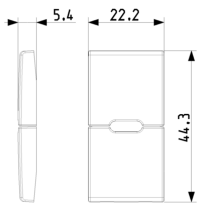

2 half buttons 1M customizable grey

3 - Active

1 NR

3D

- **Class group:** Installation bus systems
- **Class:** Touch rocker for bus system
- **Bus system KNX:** No
- **Bus system KNX-RF (Radio Frequent):** No
- **Bus system radio frequent:** No
- **Bus system LON:** No
- **Bus system Powernet:** No
- **Other bus systems:** Other
- **Radio frequent bidirectional:** Yes

- **With bus connection:** No
- **Material:** Plastic
- **Material quality:** Thermoplastic
- **Surface protection:** Untreated
- **Surface finishing:** Matt
- **Colour:** Grey
- **RAL-number (similar):** 7015
- **Transparent:** No