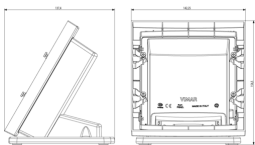

Connector block boxes: Table frame 8M grey

19788

System infrastructure / Enclosures and control units / Connector block boxes
/ Desktop

Table frame 8M grey

Table mounting box, 8(4+4) modules, grey. Delivered with frame for Arké
Classic or Round cover plate

3 - Active

1 NR

- [Multilanguage instructions sheet \(3747 kb\)](#)

- [Arké lives in your time](#)

3D

- **Class group:** Domestic switching devices
- **Class:** Surface mounted box for flush-mounted switching equipment
- **Assembly arrangement:** Other
- **Suitable for modular domestic switching devices:** Yes
- **Number of modules (module system):** 8
- **Number of units:** 8
- **Mounting direction:** Horizontal
- **Material:** Plastic
- **Material quality:** Other
- **Halogen free:** Yes
- **Surface protection:** Untreated
- **Surface finishing:** Matt

- **Colour:** Grey
- **RAL-number (similar):** 7015
- **Transparent:** No
- **With cover frame:** No
- **With duct entry:** No
- **With cable entry:** Yes
- **With screw gland entry:** No
- **Shock resistant:** Yes
- **Degree of protection (IP):** IP20
- **Device width:** 142,30 mm
- **Device height:** 150,30 mm
- **Device depth:** 134,00 mm