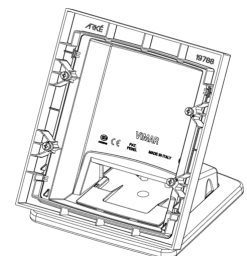

Connector block boxes: Table frame 8M grey

19788

System infrastructure / Enclosures and control units / Connector block boxes
/ Desktop

Table frame 8M grey

Table mounting box, 8(4+4) modules, grey. Delivered with frame for Arké
Classic or Round cover plate

3 - Active

1 NR

- [Multilanguage instructions sheet \(3747 kb\)](#)

- [Arké lives in your time](#)

3D

- **Class group:** Domestic switching devices
- **Class:** Surface mounted box for flush-mounted switching equipment
- **Assembly arrangement:** Other
- **Suitable for modular domestic switching devices:** Yes
- **Number of modules (module system):** 8
- **Number of units:** 8
- **Mounting direction:** Horizontal
- **Material:** Plastic
- **Material quality:** Other
- **Halogen free:** Yes
- **Surface protection:** Untreated
- **Surface finishing:** Matt

- **Colour:** Grey
- **RAL-number (similar):** 7015
- **Transparent:** No
- **With cover frame:** No
- **With duct entry:** No
- **With cable entry:** Yes
- **With screw gland entry:** No
- **Shock resistant:** Yes
- **Degree of protection (IP):** IP20
- **Device width:** 142,30 mm
- **Device height:** 150,30 mm
- **Device depth:** 134,00 mm