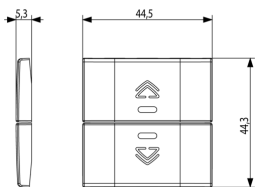

2 - Will be discontinued

1 NR

19752.3.B - 2 half buttons
2M regulation symb.white

- [Arké lives in your time](#)

3D

- **Class group:** Domestic switching devices
- **Class:** Control element/cover plate for domestic switching devices
- **Model:** Two-part button
- **Imprint/indication:** Other
- **Utilization:** Switch/push button
- **Suitable for touch sensor connector for bus system:** No
- **Type of fastening:** Clamp mounting
- **Monitoring window/light outlet:** Yes
- **Material:** Plastic
- **Material quality:** Thermoplastic

- **Halogen free:** Yes
- **Surface protection:** Untreated
- **Surface finishing:** Matt
- **Colour:** White
- **RAL-number (similar):** 9016
- **With label area:** No
- **With exchangeable lens/symbol:** No
- **Suitable for degree of protection (IP):** IP40
- **Depth:** 530,00 mm

• 96. Electrotechnical expert ([download](#))

8007352457751
1 NR
2.2x2.2x1 [cm]
4.9 [g]

8007352457768
6 NR
14.2x6.7x5.9 [cm]
60.5 [g]