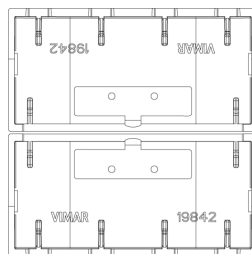

ARKÉ: Two half-buttons 2M regul.symbol white

19842.4.B

Smart systems&products / KNX / ARKÉ / Buttons

Two half-buttons 2M regul.symbol white

Two interchangeable half-buttons, 2 modules, regulation symbol, white

2 - Will be discontinued

1 NR

19752.3.B - 2 half buttons
2M regulation symb.white

- [Arké lives in your time](#)

3D

- **Class group:** Domestic switching devices
- **Class:** Control element/cover plate for domestic switching devices
- **Model:** Two-part button
- **Imprint/indication:** Other
- **Utilization:** Switch/push button
- **Suitable for touch sensor connector for bus system:** No
- **Type of fastening:** Clamp mounting
- **Monitoring window/light outlet:** Yes
- **Material:** Plastic
- **Material quality:** Thermoplastic

• 96. Electrotechnical expert ([download](#))

8007352457751
1 NR
2.2x2.2x1 [cm]
4.9 [g]

8007352457768
6 NR
14.2x6.7x5.9 [cm]
60.5 [g]