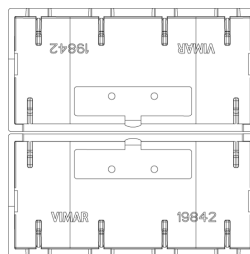

ARKÉ: Two half-buttons 2M regul.symbol grey

19842.4

Smart systems&products / KNX / ARKÉ / Buttons

Two half-buttons 2M regul.symbol grey

Two interchangeable half-buttons, 2 modules, regulation symbol, grey

2 - Will be discontinued

1 NR

19752.3 - 2 half buttons 2M regulation symb.grey

- [Arké lives in your time](#)

3D

- **Class group:** Domestic switching devices
- **Class:** Control element/cover plate for domestic switching devices
- **Model:** Two-part button
- **Imprint/indication:** Other
- **Utilization:** Switch/push button
- **Suitable for touch sensor connector for bus system:** No
- **Type of fastening:** Clamp mounting
- **Monitoring window/light outlet:** Yes
- **Material:** Plastic
- **Material quality:** Thermoplastic
- **Halogen free:** Yes
- **Surface protection:** Untreated
- **Surface finishing:** Matt
- **Colour:** Grey
- **RAL-number (similar):** 7015
- **With label area:** No
- **With exchangeable lens/symbol:** No
- **Suitable for degree of protection (IP):** IP40
- **Depth:** 530,00 mm

• 96. Electrotechnical expert ([download](#))

8007352452022
1 NR
2.2x2.2x1 [cm]
4.9 [g]

8007352452039
6 NR
14.2x6.7x5.9 [cm]
60.5 [g]