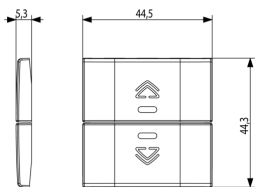

2 - Will be discontinued

1 NR

19752.3 - 2 half buttons 2M regulation symb.grey

- [Arké lives in your time](#)

3D

- **Class group:** Domestic switching devices
- **Class:** Control element/cover plate for domestic switching devices
- **Model:** Two-part button
- **Imprint/indication:** Other
- **Utilization:** Switch/push button
- **Suitable for touch sensor connector for bus system:** No
- **Type of fastening:** Clamp mounting
- **Monitoring window/light outlet:** Yes
- **Material:** Plastic
- **Material quality:** Thermoplastic
- **Halogen free:** Yes
- **Surface protection:** Untreated
- **Surface finishing:** Matt
- **Colour:** Grey
- **RAL-number (similar):** 7015
- **With label area:** No
- **With exchangeable lens/symbol:** No
- **Suitable for degree of protection (IP):** IP40
- **Depth:** 530,00 mm

• 96. Electrotechnical expert ([download](#))

8007352452022
1 NR
2.2x2.2x1 [cm]
4.9 [g]

8007352452039
6 NR
14.2x6.7x5.9 [cm]
60.5 [g]