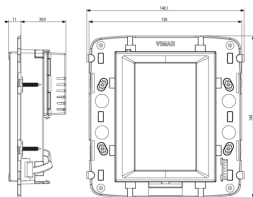

2 - Will be discontinued

1 NR

- [FI - Foglio istruzioni ZIS_49400483A0 (877 kb)](#)
- [User manual (1247 kb)](#)

- [DB_ComandoSupervisione_KNX_REL-01.17_20230117.zip](#)

- [Arké lives in your time](#)