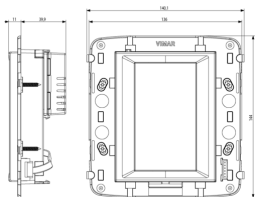

2 - Will be discontinued

1 NR

- [FI - Foglio istruzioni ZIS_49400483A0 (877 kb)](#)
- [User manual (1247 kb)](#)

- [DB_ComandoSupervisione_KNX_REL-01.17_20230117.zip](#)

- [Arké lives in your time](#)