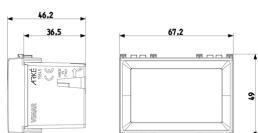

Monochrome touch screen KNX 3M white

Monochrome touch screen, for the room control, Well-contact Plus, white - 3 modules

2 - Will be discontinued

1 NR

- [FI - Foglio istruzioni ZIS_49400263C0 (5304 kb)](#)
- [DB_ComandoSupervisione_KNX_REL-01.17_20230117.zip](#)
- [Arké lives in your time](#)