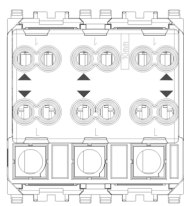

EIKON: Three 1P 20AX 1-way switches Next

20003.N

Wiring devices / Traditional wiring devices / EIKON / Devices

Three 1P 20AX 1-way switches Next

Three 1P 20 AX 250 V~ 1-way switches, lightable, Next - 2 modules. Max 250 W for self-ballasted lamps (IEC 60669-1:2017)

3 - Active

20 NR

3D

- **Class group:** Domestic switching devices
- **Class:** Installation switch
- **Wiring system:** Off switch 1-pole
- **Method of operation:** Rocker/button
- **Assembly arrangement:** Modular device for domestic switching devices
- **Number of modules (module system):** 2
- **Push button switch:** Yes
- **Number of rockers:** 3
- **Mounting method:** Flush-mounted
- **Type of fastening:** Engage (snap)
- **With mounting plate:** No
- **Material:** Plastic
- **Material quality:** Thermoplastic
- **Halogen free:** Yes
- **Surface protection:** Lacquered
- **Surface finishing:** Matt

- **Colour:** Silver
- **RAL-number (similar):** 9022
- **Label space/information surface:** Yes
- **Illumination:** Optional
- **Function lighting:** Control and orientation
- **Type of lighting:** LED exchangeable
- **Suitable for degree of protection (IP):** IP40
- **Nominal voltage:** 250 V
- **Rated current:** 20,00 A
- **Feedback-signal contact:** No
- **Connection type:** Screwed terminal
- **Washing machine switch:** No
- **Device width:** 44,80 mm
- **Device height:** 49,00 mm
- **Device depth:** 36,80 mm
- **Built-in depth:** 25,00 mm