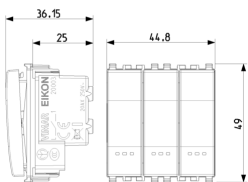

3 - Active

20 NR

3D

- **Class group:** Domestic switching devices
- **Class:** Installation switch
- **Wiring system:** Off switch 1-pole
- **Method of operation:** Rocker/button
- **Assembly arrangement:** Modular device for domestic switching devices
- **Number of modules (module system):** 2
- **Push button switch:** Yes
- **Number of rockers:** 3
- **Mounting method:** Flush-mounted
- **Type of fastening:** Engage (snap)
- **With mounting plate:** No
- **Material:** Plastic
- **Material quality:** Thermoplastic
- **Halogen free:** Yes
- **Surface protection:** Untreated
- **Surface finishing:** Matt

- **Colour:** Grey
- **RAL-number (similar):** 7024
- **Label space/information surface:** Yes
- **Illumination:** Optional
- **Function lighting:** Control and orientation
- **Type of lighting:** LED exchangeable
- **Suitable for degree of protection (IP):** IP40
- **Nominal voltage:** 250 V
- **Rated current:** 20,00 A
- **Feedback-signal contact:** No
- **Connection type:** Screwed terminal
- **Washing machine switch:** No
- **Device width:** 44,80 mm
- **Device height:** 49,00 mm
- **Device depth:** 36,80 mm
- **Built-in depth:** 25,00 mm

8007352403987
1 NR
5.1x4.3x5.3 [cm]
57.16 [g]

8007352403994
20 NR
26.9x11.6x9 [cm]
1,223.7 [g]