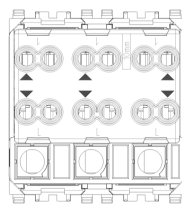

EIKON: Three 1P 20AX 1-way switches grey

20003

Wiring devices / Traditional wiring devices / EIKON / Devices

Three 1P 20AX 1-way switches grey

Three 1P 20 AX 250 V~ 1-way switches, lightable, grey - 2 modules. Max 250 W for self-ballasted lamps (IEC 60669-1:2017)

3 - Active

20 NR

3D

- **Class group:** Domestic switching devices
- **Class:** Installation switch
- **Wiring system:** Off switch 1-pole
- **Method of operation:** Rocker/button
- **Assembly arrangement:** Modular device for domestic switching devices
- **Number of modules (module system):** 2
- **Push button switch:** Yes
- **Number of rockers:** 3
- **Mounting method:** Flush-mounted
- **Type of fastening:** Engage (snap)
- **With mounting plate:** No
- **Material:** Plastic
- **Material quality:** Thermoplastic
- **Halogen free:** Yes
- **Surface protection:** Untreated
- **Surface finishing:** Matt

- **Colour:** Grey
- **RAL-number (similar):** 7024
- **Label space/information surface:** Yes
- **Illumination:** Optional
- **Function lighting:** Control and orientation
- **Type of lighting:** LED exchangeable
- **Suitable for degree of protection (IP):** IP40
- **Nominal voltage:** 250 V
- **Rated current:** 20,00 A
- **Feedback-signal contact:** No
- **Connection type:** Screwed terminal
- **Washing machine switch:** No
- **Device width:** 44,80 mm
- **Device height:** 49,00 mm
- **Device depth:** 36,80 mm
- **Built-in depth:** 25,00 mm