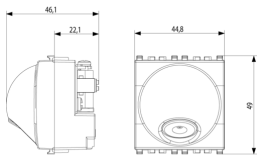

### Cable outlet+terminalbar 20A Next

Cable outlet with 2P+E 20 A 250 V~ terminal bar, Next - 2 modules

3 - Active

10 NR

3D

- **Class group:** Domestic switching devices
- **Class:** Cable entry
- **Colour:** Silver

- 92. RoHS UAE
- 96. Electrotechnical expert ([download](#))
- 99. WEEE Directive ([download](#))

8 007352389649

8007352389649  
1 NR  
6x5.4x5.3 [cm]  
65.5 [g]

8 007352389656

8007352389656  
10 NR  
28.1x13.1x6 [cm]  
731.7 [g]