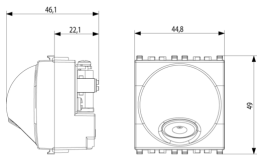

3 - Active

10 NR

3D

- **Class group:** Domestic switching devices
- **Class:** Cable entry
- **Colour:** Grey

- **RAL-number (similar):** 7024
- **Suitable for surface mounted box for flush-mounted switching equipment:** Yes

8 007352389564

8007352389564
1 NR
6x5.4x5.3 [cm]
65.5 [g]

8 007352389571

8007352389571
10 NR
28.1x13.1x6 [cm]
731.7 [g]

Vimar