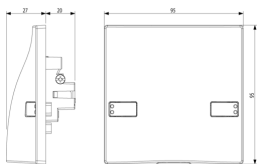

EIKON: Cable outlet+terminalbar 45A white

20047.B

Wiring devices / Traditional wiring devices / EIKON / Devices

Cable outlet+terminalbar 45A white

Cable outlet with 2P+T 45 A 250 V~ terminal bar, with built-in mounting frame and cover for square mounting British standard boxes, white

3 - Active

5 NR

3D

- **Class group:** Domestic switching devices
- **Class:** Cable entry
- **Colour:** White

- **RAL-number (similar):** 9016
- **Suitable for surface mounted box for flush-mounted switching equipment:** Yes

8007352389748
1 NR
9.7x5.1x9.8 [cm]
139 [g]

8 007352389755

8007352389755
5 NR
26.4x11x10.9 [cm]
781.1 [g]

Vimar