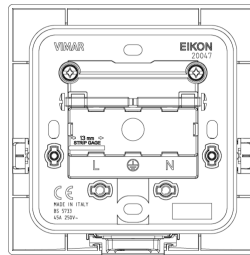

EIKON: Cable outlet+terminalbar 45A white

20047.B

Wiring devices / Traditional wiring devices / EIKON / Devices

Cable outlet+terminalbar 45A white

Cable outlet with 2P+T 45 A 250 V~ terminal bar, with built-in mounting frame and cover for square mounting British standard boxes, white

3 - Active

5 NR

3D

- **Class group:** Domestic switching devices
- **Class:** Cable entry
- **Colour:** White

- **RAL-number (similar):** 9016
- **Suitable for surface mounted box for flush-mounted switching equipment:** Yes

8007352389748
1 NR
9.7x5.1x9.8 [cm]
139 [g]

8 007352389755

8007352389755
5 NR
26.4x11x10.9 [cm]
781.1 [g]

Vimar