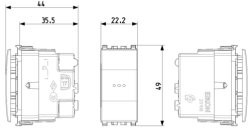

00938.W - LED unit 110-250V 0,3Waxialcontrol white