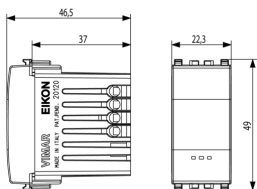

2 - Will be discontinued

5 NR

- [Multilanguage instructions sheet \(286 kb\)](#)

3D

- **Class group:** Domestic switching devices
- **Class:** Electronic insert for domestic switching devices
- **Model:** Other
- **Assembly arrangement:** Modular device for domestic switching devices
- **Number of modules (module system):** 1
- **Radio-controlled:** No
- **Mounting method:** Flush-mounted
- **Type of fastening:** Engage (snap)

- 00. CE Marking - EU
- 01. IMQ - Italy ([download](#))
- 37. Marking - Morocco

- 43. UKCA mark - Great Britain
- 96. Electrotechnical expert ([download](#))
- 99. WEEE Directive ([download](#))

8007352315969
1 NR
5.1x4.3x5.3 [cm]
46.27 [g]

8007352315976
5 NR
14.4x11.6x6 [cm]
277.33 [g]