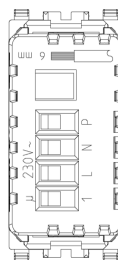

EIKON: Relay touch switch white

20120.B

Wiring devices / Traditional wiring devices / EIKON / Devices

Relay touch switch white

Electronic switch with NO 6 A 230 V~ relay output, control with built-in touch sensor or from peripheral NO push buttons, mono-or- bistable mode, visible in darkness, supply voltage 230 V~ 50-60 Hz, white

2 - Will be discontinued

5 NR

- [Multilanguage instructions sheet \(286 kb\)](#)

3D

- **Class group:** Domestic switching devices
- **Class:** Electronic insert for domestic switching devices
- **Model:** Other
- **Assembly arrangement:** Modular device for domestic switching devices
- **Number of modules (module system):** 1
- **Radio-controlled:** No
- **Mounting method:** Flush-mounted
- **Type of fastening:** Engage (snap)

8007352315976
5 NR
14.4x11.6x6 [cm]
277.33 [g]