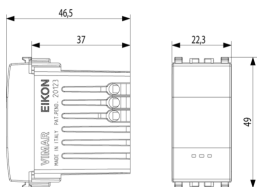

2 - Will be discontinued

5 NR

, ,

- [Multilanguage instructions sheet \(413 kb\)](#)

3D

- **Class group:** Domestic switching devices
- **Class:** Electronic insert for domestic switching devices
- **Model:** Other
- **Assembly arrangement:** Modular device for domestic switching devices
- **Number of modules (module system):** 1
- **Radio-controlled:** No
- **Mounting method:** Flush-mounted
- **Type of fastening:** Engage (snap)

8007352269620
5 NR
14.4x11.6x6 [cm]
218.8 [g]