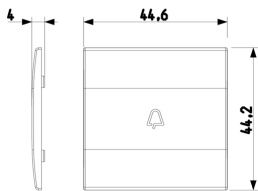

3 - Active

5 NR

3D

- **Class group:** Domestic switching devices
- **Class:** Control element/cover plate for domestic switching devices
- **Model:** One-part button
- **Imprint/indication:** Symbol bell
- **Utilization:** Switch/push button
- **Suitable for touch sensor connector for bus system:** No
- **Type of fastening:** Clamp mounting
- **Monitoring window/light outlet:** Yes
- **Material:** Plastic
- **Material quality:** Thermoplastic

- 96. Electrotechnical expert ([download](#))

8007352460720
1 NR
4.5x4.5x0.4 [cm]
3.64 [g]

8007352460737
5 NR
4.4x4.4x2 [cm]
18.2 [g]

8007352460744
25 NR
14.2x6.7x5.9 [cm]
122.3 [g]

Vimar