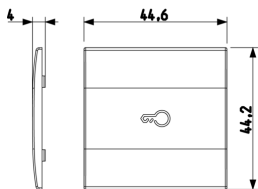

3 - Active

5 NR

3D

- **Class group:** Domestic switching devices
- **Class:** Control element/cover plate for domestic switching devices
- **Model:** One-part button
- **Imprint/indication:** Symbol key/door
- **Utilization:** Switch/push button
- **Suitable for touch sensor connector for bus system:** No
- **Type of fastening:** Clamp mounting
- **Monitoring window/light outlet:** Yes
- **Material:** Plastic
- **Material quality:** Thermoplastic

- **Halogen free:** Yes
- **Surface protection:** Untreated
- **Surface finishing:** Matt
- **Colour:** White
- **RAL-number (similar):** 9016
- **With label area:** No
- **With exchangeable lens/symbol:** No
- **Suitable for degree of protection (IP):** IP40
- **Depth:** 400,00 mm

- 96. Electrotechnical expert ([download](#))

8 007352460904

8007352460904
1 NR
4.5x4.5x0.4 [cm]
3.72 [g]

8 007352460911

8007352460911
5 NR
4.4x4.4x2 [cm]
18.6 [g]

8 007352460928

8007352460928
25 NR
14.2x6.7x5.9 [cm]
123.1 [g]