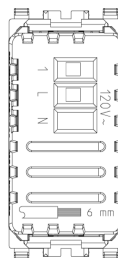

3 - Active

5 NR

- [Light Multilanguage instructions sheet \(834 kb\)](#)
- [Full Multilanguage instructions sheet \(859 kb\)](#)

3D

- **Class group:** Domestic switching devices
- **Class:** Electronic insert for domestic switching devices
- **Model:** Other
- **Assembly arrangement:** Modular device for domestic switching devices
- **Number of modules (module system):** 1
- **Radio-controlled:** No
- **Mounting method:** Flush-mounted
- **Type of fastening:** Engage (snap)

- 00. CE Marking - EU
- 19. NOM - Mexico
- 37. Marking - Morocco

- 43. UKCA mark - Great Britain
- 99. WEEE Directive ([download](#))

8007352316225
1 NR
5.1x4.3x5.3 [cm]
49.87 [g]

8007352316232
5 NR
14.4x11.6x6 [cm]
299.27 [g]