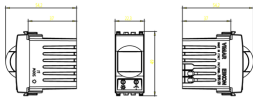

3 - Active

5 NR

- [Light Multilanguage instructions sheet \(834 kb\)](#)
- [Full Multilanguage instructions sheet \(859 kb\)](#)

3D

- **Class group:** Domestic switching devices
- **Class:** Electronic insert for domestic switching devices
- **Model:** Other
- **Assembly arrangement:** Modular device for domestic switching devices
- **Number of modules (module system):** 1
- **Radio-controlled:** No
- **Mounting method:** Flush-mounted
- **Type of fastening:** Engage (snap)