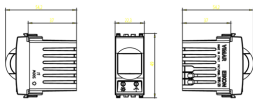

3 - Active

5 NR

- [Light Multilanguage instructions sheet \(834 kb\)](#)
- [Full Multilanguage instructions sheet \(859 kb\)](#)

3D

- **Class group:** Domestic switching devices
- **Class:** Electronic insert for domestic switching devices
- **Model:** Other
- **Assembly arrangement:** Modular device for domestic switching devices
- **Number of modules (module system):** 1
- **Radio-controlled:** No
- **Mounting method:** Flush-mounted
- **Type of fastening:** Engage (snap)