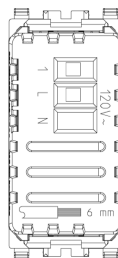

3 - Active

5 NR

- [Light Multilanguage instructions sheet \(834 kb\)](#)
- [Full Multilanguage instructions sheet \(859 kb\)](#)

3D

- **Class group:** Domestic switching devices
- **Class:** Electronic insert for domestic switching devices
- **Model:** Other
- **Assembly arrangement:** Modular device for domestic switching devices
- **Number of modules (module system):** 1
- **Radio-controlled:** No
- **Mounting method:** Flush-mounted
- **Type of fastening:** Engage (snap)

- 00. CE Marking - EU
- 19. NOM - Mexico
- 37. Marking - Morocco

- 43. UKCA mark - Great Britain
- 99. WEEE Directive ([download](#))

8007352279162
1 NR
5.1x4.3x5.3 [cm]
50 [g]

8007352279179
5 NR
14.4x11.6x6 [cm]
298.53 [g]