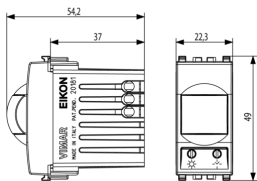

3 - Active

5 NR

- [Light Multilanguage instructions sheet \(947 kb\)](#)
- [Full Multilanguage instructions sheet \(1103 kb\)](#)

3D

- **Class group:** Domestic switching devices
- **Class:** Electronic insert for domestic switching devices
- **Model:** Other
- **Assembly arrangement:** Modular device for domestic switching devices
- **Number of modules (module system):** 1
- **Radio-controlled:** No
- **Mounting method:** Flush-mounted
- **Type of fastening:** Engage (snap)

8007352316249
1 NR
5.1x4.3x5.3 [cm]
53.07 [g]

8007352316256
5 NR
14.4x11.6x6 [cm]
312.6 [g]

8007352656987
60 NR
36.5x33x13.5 [cm]
4,170 [g]

Vimar