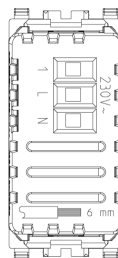

3 - Active

5 NR

- [Light Multilanguage instructions sheet \(947 kb\)](#)
- [Full Multilanguage instructions sheet \(1103 kb\)](#)

3D

- **Class group:** Domestic switching devices
- **Class:** Electronic insert for domestic switching devices
- **Model:** Other
- **Assembly arrangement:** Modular device for domestic switching devices
- **Number of modules (module system):** 1
- **Radio-controlled:** No
- **Mounting method:** Flush-mounted
- **Type of fastening:** Engage (snap)

8007352316249
1 NR
5.1x4.3x5.3 [cm]
53.07 [g]

8007352316256
5 NR
14.4x11.6x6 [cm]
312.6 [g]

8007352656987
60 NR
36.5x33x13.5 [cm]
4,170 [g]

Vimar