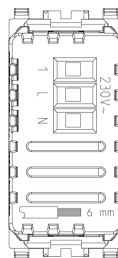

3 - Active

5 NR

- [Light Multilanguage instructions sheet \(947 kb\)](#)
- [Full Multilanguage instructions sheet \(1103 kb\)](#)

3D

- **Class group:** Domestic switching devices
- **Class:** Electronic insert for domestic switching devices
- **Model:** Other
- **Assembly arrangement:** Modular device for domestic switching devices
- **Number of modules (module system):** 1
- **Radio-controlled:** No
- **Mounting method:** Flush-mounted
- **Type of fastening:** Engage (snap)

8007352257719
1 NR
5.1x4.3x5.3 [cm]
52.33 [g]

8007352257726
5 NR
14.4x11.6x6 [cm]
311.13 [g]

8007352656970
60 NR
36.5x33x13.5 [cm]
4,152 [g]

Vimar