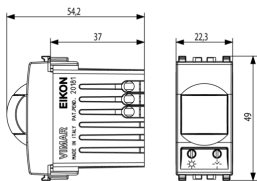

3 - Active

5 NR

- [Light Multilanguage instructions sheet \(947 kb\)](#)
- [Full Multilanguage instructions sheet \(1103 kb\)](#)

3D

- **Class group:** Domestic switching devices
- **Class:** Electronic insert for domestic switching devices
- **Model:** Other
- **Assembly arrangement:** Modular device for domestic switching devices
- **Number of modules (module system):** 1
- **Radio-controlled:** No
- **Mounting method:** Flush-mounted
- **Type of fastening:** Engage (snap)

8007352257719
1 NR
5.1x4.3x5.3 [cm]
52.33 [g]

8007352257726
5 NR
14.4x11.6x6 [cm]
311.13 [g]

8007352656970
60 NR
36.5x33x13.5 [cm]
4,152 [g]

Vimar