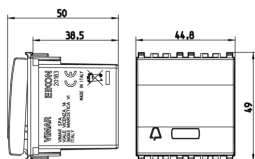

SET/RESET device Next

SET/RESET push button for emergency call system, visible in darkness, 2 NO 5 A 250 V~ relay outputs for acoustic and optical signalling, supply voltage 12 V~ 50-60 Hz or 12-24 V d.c. (SELV), Next - 2 modules. SET with built-in or from peripheral NC push buttons connected in series. RESET with peripheral NC push buttons connected in series

3 - Active

1 NR

- [Multilanguage instructions sheet (725 kb)](#)