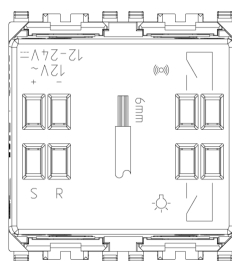

### 20183.N

Wiring devices / Traditional wiring devices / EIKON / Devices

#### SET/RESET device Next

SET/RESET push button for emergency call system, visible in darkness, 2 NO 5 A 250 V~ relay outputs for acoustic and optical signalling, supply voltage 12 V~ 50-60 Hz or 12-24 V d.c. (SELV), Next - 2 modules. SET with built-in or from peripheral NC push buttons connected in series. RESET with peripheral NC push buttons connected in series

3 - Active

1 NR

- [Multilanguage instructions sheet \(725 kb\)](#)

3D

- **Class group:** Domestic switching devices
- **Class:** Electronic insert for domestic switching devices
- **Model:** Other
- **Assembly arrangement:** Modular device for domestic switching devices
- **Number of modules (module system):** 2
- **Radio-controlled:** No
- **Mounting method:** Flush-mounted
- **Type of fastening:** Engage (snap)