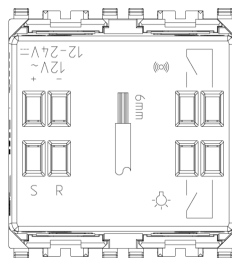

EIKON: SET/RESET device grey

20183

Wiring devices / Traditional wiring devices / EIKON / Devices

SET/RESET device grey

SET/RESET push button for emergency call system, visible in darkness, 2 NO 5 A 250 V~ relay outputs for acoustic and optical signalling, supply voltage 12 V~ 50-60 Hz or 12-24 V d.c. (SELV), grey - 2 modules. SET with built-in or from peripheral NC push buttons connected in series. RESET with peripheral NC push buttons connected in series

3 - Active

1 NR

- [Multilanguage instructions sheet \(725 kb\)](#)

3D

- **Class group:** Domestic switching devices
- **Class:** Electronic insert for domestic switching devices
- **Model:** Other
- **Assembly arrangement:** Modular device for domestic switching devices
- **Number of modules (module system):** 2
- **Radio-controlled:** No
- **Mounting method:** Flush-mounted
- **Type of fastening:** Engage (snap)

- 00. CE Marking - EU
- 37. Marking - Morocco
- 43. UKCA mark - Great Britain
- 96. Electrotechnical expert ([download](#))
- 99. WEEE Directive ([download](#))

8007352251687
1 NR
11.2x9.6x9.8 [cm]
145.73 [g]