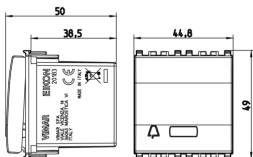

3 - Active

1 NR

- [Multilanguage instructions sheet \(725 kb\)](#)

3D

- **Class group:** Domestic switching devices
- **Class:** Electronic insert for domestic switching devices
- **Model:** Other
- **Assembly arrangement:** Modular device for domestic switching devices
- **Number of modules (module system):** 2
- **Radio-controlled:** No
- **Mounting method:** Flush-mounted
- **Type of fastening:** Engage (snap)

- 00. CE Marking - EU
- 37. Marking - Morocco
- 43. UKCA mark - Great Britain
- 96. Electrotechnical expert ([download](#))
- 99. WEEE Directive ([download](#))

8007352251687
1 NR
11.2x9.6x9.8 [cm]
145.73 [g]