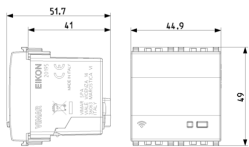

EIKON: Wi-Fi access point 230V 2M Next

20195.N

System infrastructure / Netsafe structured wiring / EIKON / Devices

Wi-Fi access point 230V 2M Next

Wi-Fi 72,2 Mb/s Access Point with 2 10-100 Mb/s LAN ports, input for remote Wi-Fi radio on/off push button, supply voltage 230 V~ 50/60 Hz, Next - 2 modules

- [Wi-Fi Access point](#)

3D

- **Class group:** Data and telecommunication
- **Class:** WLAN access point
- **Max. data transmission rate:** 54
- **Frequency band:** 2.4 GHz
- **Radio protocol:** IEEE 802.11 b/g/n
- **Ethernet:** Yes
- **Number of ports 10/100 Mbps LAN:** 2
- **Number of ports 10/100/1000 Mbps LAN:** 0
- **Firewall:** No
- **Connection for external antenna:** No
- **Bridge function:** Yes
- **Repeater function:** No
- **Power over Ethernet:** No
- **Colour:** Other
- **Width:** 44,90 mm
- **Height:** 4.900,00 mm
- **Depth:** 51,70 mm
- **Degree of protection (IP):** IP40
- **Built-in:** No
- **Suitable for DIN rail (top hat rail) mounting:** No
- **Pole fastening:** No
- **Flush-mounted installation:** Yes
- **Suitable for wall mounting:** Yes
- **Socket outlet adapter:** No

- 00. CE Marking - EU ([download](#))
- 37. Marking - Morocco

- 43. UKCA mark - Great Britain
- 99. WEEE Directive ([download](#))

8007352589520
1 NR
5.2x5.7x7.6 [cm]
84.5 [g]

8007352602397
5 NR
21.4x11.6x6 [cm]
481 [g]