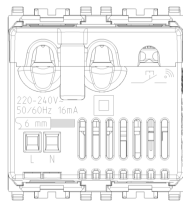

EIKON: Wi-Fi access point 230V 2M Next

20195.N

System infrastructure / Netsafe structured wiring / EIKON / Devices

Wi-Fi access point 230V 2M Next

Wi-Fi 72,2 Mb/s Access Point with 2 10-100 Mb/s LAN ports, input for remote Wi-Fi radio on/off push button, supply voltage 230 V~ 50/60 Hz, Next - 2 modules

- [Wi-Fi Access point](#)

3D

- **Class group:** Data and telecommunication
- **Class:** WLAN access point
- **Max. data transmission rate:** 54
- **Frequency band:** 2.4 GHz
- **Radio protocol:** IEEE 802.11 b/g/n
- **Ethernet:** Yes
- **Number of ports 10/100 Mbps LAN:** 2
- **Number of ports 10/100/1000 Mbps LAN:** 0
- **Firewall:** No
- **Connection for external antenna:** No
- **Bridge function:** Yes
- **Repeater function:** No
- **Power over Ethernet:** No
- **Colour:** Other
- **Width:** 44,90 mm
- **Height:** 4.900,00 mm
- **Depth:** 51,70 mm
- **Degree of protection (IP):** IP40
- **Built-in:** No
- **Suitable for DIN rail (top hat rail) mounting:** No
- **Pole fastening:** No
- **Flush-mounted installation:** Yes
- **Suitable for wall mounting:** Yes
- **Socket outlet adapter:** No

- 00. CE Marking - EU ([download](#))
- 37. Marking - Morocco

- 43. UKCA mark - Great Britain
- 99. WEEE Directive ([download](#))

8007352589520
1 NR
5.2x5.7x7.6 [cm]
84.5 [g]

8007352602397
5 NR
21.4x11.6x6 [cm]
481 [g]