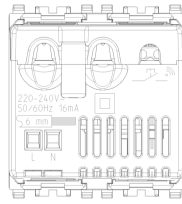

### **Wi-Fi access point 230V 2M grey**

Wi-Fi 72,2 Mb/s Access Point with 2 10-100 Mb/s LAN ports, input for remote Wi-Fi radio on/off push button, supply voltage 230 V~ 50/60 Hz, grey - 2 modules

3 - Active

3D

- **Class group:** Data and telecommunication
- **Class:** WLAN access point
- **Max. data transmission rate:** 54
- **Frequency band:** 2.4 GHz
- **Radio protocol:** IEEE 802.11 b/g/n
- **Ethernet:** Yes
- **Number of ports 10/100 Mbps LAN:** 2
- **Number of ports 10/100/1000 Mbps LAN:** 0
- **Firewall:** No
- **Connection for external antenna:** No
- **Bridge function:** Yes
- **Repeater function:** No
- **Power over Ethernet:** No
- **Colour:** Other
- **Width:** 44,90 mm
- **Height:** 4.900,00 mm
- **Depth:** 51,70 mm
- **Degree of protection (IP):** IP40
- **Built-in:** No
- **Suitable for DIN rail (top hat rail) mounting:** No
- **Pole fastening:** No
- **Flush-mounted installation:** Yes
- **Suitable for wall mounting:** Yes
- **Socket outlet adapter:** No

- 00. CE Marking - EU ([download](#))
- 37. Marking - Morocco
- 43. UKCA mark - Great Britain
- 99. WEEE Directive ([download](#))

8007352589506  
1 NR  
5.2x5.7x7.6 [cm]  
84.2 [g]

8007352602373  
5 NR  
21.4x11.6x6 [cm]  
480.1 [g]