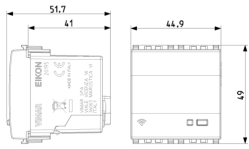

3D

- **Class group:** Data and telecommunication
- **Class:** WLAN access point
- **Max. data transmission rate:** 54
- **Frequency band:** 2.4 GHz
- **Radio protocol:** IEEE 802.11 b/g/n
- **Ethernet:** Yes
- **Number of ports 10/100 Mbps LAN:** 2
- **Number of ports 10/100/1000 Mbps LAN:** 0
- **Firewall:** No
- **Connection for external antenna:** No
- **Bridge function:** Yes
- **Repeater function:** No
- **Power over Ethernet:** No
- **Colour:** Other
- **Width:** 44,90 mm
- **Height:** 4.900,00 mm
- **Depth:** 51,70 mm
- **Degree of protection (IP):** IP40
- **Built-in:** No
- **Suitable for DIN rail (top hat rail) mounting:** No
- **Pole fastening:** No
- **Flush-mounted installation:** Yes
- **Suitable for wall mounting:** Yes
- **Socket outlet adapter:** No

- 00. CE Marking - EU ([download](#))
- 37. Marking - Morocco
- 43. UKCA mark - Great Britain
- 99. WEEE Directive ([download](#))

8007352589506  
1 NR  
5.2x5.7x7.6 [cm]  
84.2 [g]

8007352602373  
5 NR  
21.4x11.6x6 [cm]  
480.1 [g]