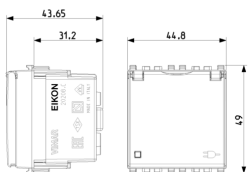

EIKON: 2P+E 16A German SICURY outlet+cover N

20208.C.N

Wiring devices / Traditional wiring devices / EIKON / Devices

2P+E 16A German SICURY outlet+cover N

2P+E 16 A 250 V~ SICURY socket outlet, German standard, with cover, Next - 2 modules

3 - Active

10 NR

3D

- **Class group:** Domestic switching devices
- **Class:** Socket outlet
- **Number of units:** 1
- **Number of modules (module system):** 2
- **Number of socket outlets switchable:** 0
- **Imprint/indication:** None
- **Connection type:** Screwed terminal
- **With hinged lid:** Yes
- **With enhanced contact protection:** Yes
- **Label space/information surface:** Yes
- **Colour:** Silver
- **RAL-number (similar):** 9022
- **Metallic colour:** No
- **Transparent:** No
- **Lockable:** No
- **Eject-mechanism:** No
- **Insulated mounting:** No
- **With function lighting:** Yes
- **Over voltage protection:** No

- 00. CE Marking - EU
- 09. VDE - Germany ([download](#))
- 10. EAC Eurasian Customs Union
- 12. AENOR - Spain ([download](#))
- 13. SNI - Indonesia

- **Fault current protection:** No
- **Mounting method:** Flush-mounted
- **Material:** Plastic
- **Material quality:** Thermoplastic
- **Halogen free:** Yes
- **Surface protection:** Lacquered
- **Surface finishing:** Matt
- **With loop through function:** No
- **With on/off switch:** No
- **Rotated central insert:** No
- **Nominal current:** 16 A
- **Nominal voltage:** 250 V
- **Frequency:** 50,00 - 60,00 HZ
- **Suitable for degree of protection (IP):** IP20
- **Impact strength:** Other
- **Device width:** 44,80 mm
- **Device height:** 49,00 mm
- **Device depth:** 38,90 mm