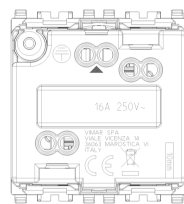

EIKON: 2P+E 16A German SICURY outlet+cover N

20208.C.N

Wiring devices / Traditional wiring devices / EIKON / Devices

2P+E 16A German SICURY outlet+cover N

2P+E 16 A 250 V~ SICURY socket outlet, German standard, with cover, Next - 2 modules

3 - Active

10 NR

3D

- **Class group:** Domestic switching devices
- **Class:** Socket outlet
- **Number of units:** 1
- **Number of modules (module system):** 2
- **Number of socket outlets switchable:** 0
- **Imprint/indication:** None
- **Connection type:** Screwed terminal
- **With hinged lid:** Yes
- **With enhanced contact protection:** Yes
- **Label space/information surface:** Yes
- **Colour:** Silver
- **RAL-number (similar):** 9022
- **Metallic colour:** No
- **Transparent:** No
- **Lockable:** No
- **Eject-mechanism:** No
- **Insulated mounting:** No
- **With function lighting:** Yes
- **Over voltage protection:** No

- 00. CE Marking - EU
- 09. VDE - Germany ([download](#))
- 10. EAC Eurasian Customs Union
- 12. AENOR - Spain ([download](#))
- 13. SNI - Indonesia

- **Fault current protection:** No
- **Mounting method:** Flush-mounted
- **Material:** Plastic
- **Material quality:** Thermoplastic
- **Halogen free:** Yes
- **Surface protection:** Lacquered
- **Surface finishing:** Matt
- **With loop through function:** No
- **With on/off switch:** No
- **Rotated central insert:** No
- **Nominal current:** 16 A
- **Nominal voltage:** 250 V
- **Frequency:** 50,00 - 60,00 HZ
- **Suitable for degree of protection (IP):** IP20
- **Impact strength:** Other
- **Device width:** 44,80 mm
- **Device height:** 49,00 mm
- **Device depth:** 38,90 mm

- 14. TSE - Turkey
- 37. Marking - Morocco
- 96. Electrotechnical expert ([download](#))
- 99. WEEE Directive ([download](#))

8007352431768
1 NR
5.1x4.3x5.3 [cm]
52.1 [g]

8007352431775
10 NR
26.9x11.6x4.9 [cm]
586.6 [g]