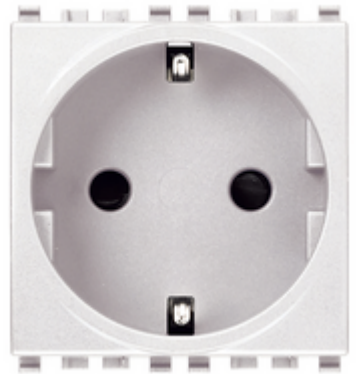

EIKON: 2P+E16A DE SICURY outlet screwless white

20208.FX.B

Wiring devices / Traditional wiring devices / EIKON / Devices

2P+E16A DE SICURY outlet screwless white

2P+E 16 A 250 V~ SICURY socket outlet, German standard, screwless terminals, white - 2 modules

3 - Active

20 NR

- [Smartfix-Screwless terminal](#)

- **Class group:** Domestic switching devices
- **Class:** Socket outlet
- **Number of modules (module system):** 2
- **Number of socket outlets switchable:** 0
- **Imprint/indication:** None
- **Connection type:** Push-in clamp
- **With hinged lid:** No
- **With enhanced contact protection:** Yes
- **Label space/information surface:** Yes
- **Colour:** White
- **RAL-number (similar):** 9016
- **Metallic colour:** No
- **Transparent:** No
- **Lockable:** No
- **Eject-mechanism:** No
- **Insulated mounting:** No
- **With function lighting:** No
- **Over voltage protection:** No

- **Fault current protection:** No
- **Mounting method:** Flush-mounted
- **Material:** Plastic
- **Material quality:** Thermoplastic
- **Halogen free:** Yes
- **Surface protection:** Untreated
- **Surface finishing:** Matt
- **With loop through function:** No
- **With on/off switch:** No
- **Rotated central insert:** No
- **Nominal current:** 16 A
- **Nominal voltage:** 250 V
- **Frequency:** 50,00 - 60,00 HZ
- **Suitable for degree of protection (IP):** IP20
- **Impact strength:** Other
- **Device width:** 44,80 mm
- **Device height:** 49,00 mm
- **Device depth:** 38,90 mm