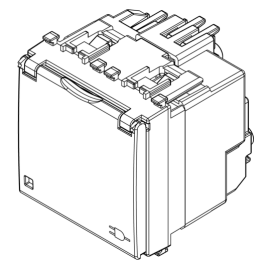

EIKON: 2P+E16ADE SICURYoutlet+cover screwless w

20208.FX.C.B

Wiring devices / Traditional wiring devices / EIKON / Devices

2P+E16ADE SICURYoutlet+cover screwless w

2P+E 16 A 250 V~ SICURY socket outlet, German standard, with cover, screwless terminals, white - 2 modules

3 - Active

10 NR

- [Smartfix-Screwless terminal](#)

3D

- **Class group:** Domestic switching devices
- **Class:** Socket outlet
- **Number of modules (module system):** 2
- **Number of socket outlets switchable:** 0
- **Imprint/indication:** None
- **Connection type:** Push-in clamp
- **With hinged lid:** Yes
- **With enhanced contact protection:** Yes
- **Label space/information surface:** Yes
- **Colour:** White
- **RAL-number (similar):** 9016
- **Metallic colour:** No
- **Transparent:** No
- **Lockable:** No
- **Eject-mechanism:** No
- **Insulated mounting:** No
- **With function lighting:** No
- **Over voltage protection:** No

- **Fault current protection:** No
- **Mounting method:** Flush-mounted
- **Material:** Plastic
- **Material quality:** Thermoplastic
- **Halogen free:** Yes
- **Surface protection:** Untreated
- **Surface finishing:** Matt
- **With loop through function:** No
- **With on/off switch:** No
- **Rotated central insert:** No
- **Nominal current:** 16 A
- **Nominal voltage:** 250 V
- **Frequency:** 50,00 - 60,00 HZ
- **Suitable for degree of protection (IP):** IP20
- **Impact strength:** Other
- **Device width:** 44,80 mm
- **Device height:** 49,00 mm
- **Device depth:** 38,90 mm