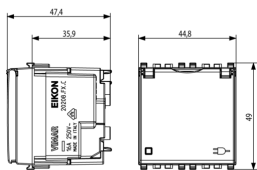

3 - Active

10 NR

- [Smartfix-Screwless terminal](#)

3D

- **Class group:** Domestic switching devices
- **Class:** Socket outlet
- **Number of modules (module system):** 2
- **Number of socket outlets switchable:** 0
- **Imprint/indication:** None
- **Connection type:** Push-in clamp
- **With hinged lid:** Yes
- **With enhanced contact protection:** Yes
- **Label space/information surface:** Yes
- **Colour:** White
- **RAL-number (similar):** 9016
- **Metallic colour:** No
- **Transparent:** No
- **Lockable:** No
- **Eject-mechanism:** No
- **Insulated mounting:** No
- **With function lighting:** No
- **Over voltage protection:** No

- **Fault current protection:** No
- **Mounting method:** Flush-mounted
- **Material:** Plastic
- **Material quality:** Thermoplastic
- **Halogen free:** Yes
- **Surface protection:** Untreated
- **Surface finishing:** Matt
- **With loop through function:** No
- **With on/off switch:** No
- **Rotated central insert:** No
- **Nominal current:** 16 A
- **Nominal voltage:** 250 V
- **Frequency:** 50,00 - 60,00 HZ
- **Suitable for degree of protection (IP):** IP20
- **Impact strength:** Other
- **Device width:** 44,80 mm
- **Device height:** 49,00 mm
- **Device depth:** 38,90 mm

- 00. CE Marking - EU
- 09. VDE - Germany ([download](#))
- 10. EAC Eurasian Customs Union

- 37. Marking - Morocco
- 99. WEEE Directive ([download](#))

8007352513358
1 NR
5x4.7x5.1 [cm]
55.4 [g]

8007352513365
10 NR
24.8x10.6x6 [cm]
621.4 [g]

8007352715424
120 NR
38.5x27x25 [cm]
7,826 [g]