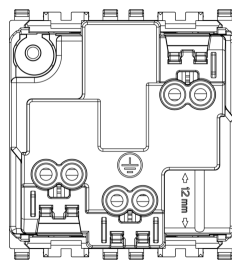

EIKON: 2P+E16ADE SICURYoutlet+cover screwless w

20208.FX.C.B

Wiring devices / Traditional wiring devices / EIKON / Devices

2P+E16ADE SICURYoutlet+cover screwless w

2P+E 16 A 250 V~ SICURY socket outlet, German standard, with cover, screwless terminals, white - 2 modules

3 - Active

10 NR

- [Smartfix-Screwless terminal](#)

3D

- **Class group:** Domestic switching devices
- **Class:** Socket outlet
- **Number of modules (module system):** 2
- **Number of socket outlets switchable:** 0
- **Imprint/indication:** None
- **Connection type:** Push-in clamp
- **With hinged lid:** Yes
- **With enhanced contact protection:** Yes
- **Label space/information surface:** Yes
- **Colour:** White
- **RAL-number (similar):** 9016
- **Metallic colour:** No
- **Transparent:** No
- **Lockable:** No
- **Eject-mechanism:** No
- **Insulated mounting:** No
- **With function lighting:** No
- **Over voltage protection:** No

- **Fault current protection:** No
- **Mounting method:** Flush-mounted
- **Material:** Plastic
- **Material quality:** Thermoplastic
- **Halogen free:** Yes
- **Surface protection:** Untreated
- **Surface finishing:** Matt
- **With loop through function:** No
- **With on/off switch:** No
- **Rotated central insert:** No
- **Nominal current:** 16 A
- **Nominal voltage:** 250 V
- **Frequency:** 50,00 - 60,00 HZ
- **Suitable for degree of protection (IP):** IP20
- **Impact strength:** Other
- **Device width:** 44,80 mm
- **Device height:** 49,00 mm
- **Device depth:** 38,90 mm

- 00. CE Marking - EU
- 09. VDE - Germany ([download](#))
- 10. EAC Eurasian Customs Union

- 37. Marking - Morocco
- 99. WEEE Directive ([download](#))

8007352513358
1 NR
5x4.7x5.1 [cm]
55.4 [g]

8007352513365
10 NR
24.8x10.6x6 [cm]
621.4 [g]