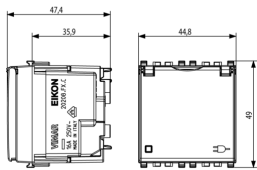

3 - Active

10 NR

- [Smartfix-Screwless terminal](#)

3D

- **Class group:** Domestic switching devices
- **Class:** Socket outlet
- **Number of modules (module system):** 2
- **Number of socket outlets switchable:** 0
- **Imprint/indication:** None
- **Connection type:** Push-in clamp
- **With hinged lid:** Yes
- **With enhanced contact protection:** Yes
- **Label space/information surface:** Yes
- **Colour:** Grey
- **RAL-number (similar):** 7024
- **Metallic colour:** No
- **Transparent:** No
- **Lockable:** No
- **Eject-mechanism:** No
- **Insulated mounting:** No
- **With function lighting:** No
- **Over voltage protection:** No

- **Fault current protection:** No
- **Mounting method:** Flush-mounted
- **Material:** Plastic
- **Material quality:** Thermoplastic
- **Halogen free:** Yes
- **Surface protection:** Untreated
- **Surface finishing:** Matt
- **With loop through function:** No
- **With on/off switch:** No
- **Rotated central insert:** No
- **Nominal current:** 16 A
- **Nominal voltage:** 250 V
- **Frequency:** 50,00 - 60,00 HZ
- **Suitable for degree of protection (IP):** IP20
- **Impact strength:** Other
- **Device width:** 44,80 mm
- **Device height:** 49,00 mm
- **Device depth:** 38,90 mm

8007352513341
10 NR
24.8x10.6x6 [cm]
621.4 [g]

8007352715523
120 NR
38.5x27x25 [cm]
7,826 [g]