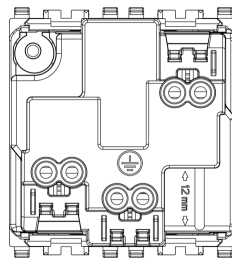

EIKON: 2P+E16ADE SICURYoutlet+cover screwless g

20208.FX.C

Wiring devices / Traditional wiring devices / EIKON / Devices

2P+E16ADE SICURYoutlet+cover screwless g

2P+E 16 A 250 V~ SICURY socket outlet, German standard, with cover, screwless terminals, grey - 2 modules

3 - Active

10 NR

- [Smartfix-Screwless terminal](#)

3D

- **Class group:** Domestic switching devices
- **Class:** Socket outlet
- **Number of modules (module system):** 2
- **Number of socket outlets switchable:** 0
- **Imprint/indication:** None
- **Connection type:** Push-in clamp
- **With hinged lid:** Yes
- **With enhanced contact protection:** Yes
- **Label space/information surface:** Yes
- **Colour:** Grey
- **RAL-number (similar):** 7024
- **Metallic colour:** No
- **Transparent:** No
- **Lockable:** No
- **Eject-mechanism:** No
- **Insulated mounting:** No
- **With function lighting:** No
- **Over voltage protection:** No

- **Fault current protection:** No
- **Mounting method:** Flush-mounted
- **Material:** Plastic
- **Material quality:** Thermoplastic
- **Halogen free:** Yes
- **Surface protection:** Untreated
- **Surface finishing:** Matt
- **With loop through function:** No
- **With on/off switch:** No
- **Rotated central insert:** No
- **Nominal current:** 16 A
- **Nominal voltage:** 250 V
- **Frequency:** 50,00 - 60,00 HZ
- **Suitable for degree of protection (IP):** IP20
- **Impact strength:** Other
- **Device width:** 44,80 mm
- **Device height:** 49,00 mm
- **Device depth:** 38,90 mm

8007352513341
10 NR
24.8x10.6x6 [cm]
621.4 [g]

8007352715523
120 NR
38.5x27x25 [cm]
7,826 [g]