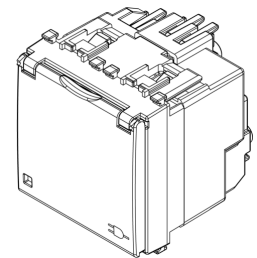

EIKON: 2P+E16ADE SICURYoutlet+cover screwless g

20208.FX.C

Wiring devices / Traditional wiring devices / EIKON / Devices

2P+E16ADE SICURYoutlet+cover screwless g

2P+E 16 A 250 V~ SICURY socket outlet, German standard, with cover, screwless terminals, grey - 2 modules

3 - Active

10 NR

- [Smartfix-Screwless terminal](#)

3D

- **Class group:** Domestic switching devices
- **Class:** Socket outlet
- **Number of modules (module system):** 2
- **Number of socket outlets switchable:** 0
- **Imprint/indication:** None
- **Connection type:** Push-in clamp
- **With hinged lid:** Yes
- **With enhanced contact protection:** Yes
- **Label space/information surface:** Yes
- **Colour:** Grey
- **RAL-number (similar):** 7024
- **Metallic colour:** No
- **Transparent:** No
- **Lockable:** No
- **Eject-mechanism:** No
- **Insulated mounting:** No
- **With function lighting:** No
- **Over voltage protection:** No

- **Fault current protection:** No
- **Mounting method:** Flush-mounted
- **Material:** Plastic
- **Material quality:** Thermoplastic
- **Halogen free:** Yes
- **Surface protection:** Untreated
- **Surface finishing:** Matt
- **With loop through function:** No
- **With on/off switch:** No
- **Rotated central insert:** No
- **Nominal current:** 16 A
- **Nominal voltage:** 250 V
- **Frequency:** 50,00 - 60,00 HZ
- **Suitable for degree of protection (IP):** IP20
- **Impact strength:** Other
- **Device width:** 44,80 mm
- **Device height:** 49,00 mm
- **Device depth:** 38,90 mm