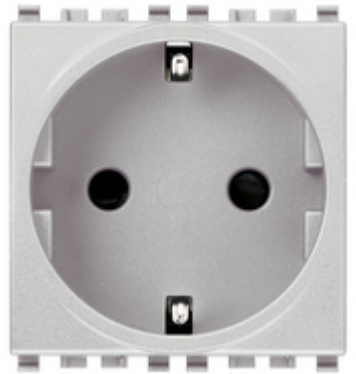

## EIKON: 2P+E 16A DE SICURY outlet screwless Next

---

### 20208.FX.N

Wiring devices / Traditional wiring devices / EIKON / Devices

### 2P+E 16A DE SICURY outlet screwless Next

2P+E 16 A 250 V~ SICURY socket outlet, German standard, screwless terminals, Next - 2 modules

3 - Active

20 NR

- [Smartfix-Screwless terminal](#)

- **Class group:** Domestic switching devices
- **Class:** Socket outlet
- **Number of modules (module system):** 2
- **Number of socket outlets switchable:** 0
- **Imprint/indication:** None
- **Connection type:** Push-in clamp
- **With hinged lid:** No
- **With enhanced contact protection:** Yes
- **Label space/information surface:** Yes
- **Colour:** Silver
- **RAL-number (similar):** 9022
- **Metallic colour:** No
- **Transparent:** No
- **Lockable:** No
- **Eject-mechanism:** No
- **Insulated mounting:** No
- **With function lighting:** No
- **Over voltage protection:** No
- **Fault current protection:** No
- **Mounting method:** Flush-mounted
- **Material:** Plastic
- **Material quality:** Thermoplastic
- **Halogen free:** Yes
- **Surface protection:** Lacquered
- **Surface finishing:** Matt
- **With loop through function:** No
- **With on/off switch:** No
- **Rotated central insert:** No
- **Nominal current:** 16 A
- **Nominal voltage:** 250 V
- **Frequency:** 50,00 - 60,00 HZ
- **Suitable for degree of protection (IP):** IP20
- **Impact strength:** Other
- **Device width:** 44,80 mm
- **Device height:** 49,00 mm
- **Device depth:** 38,90 mm