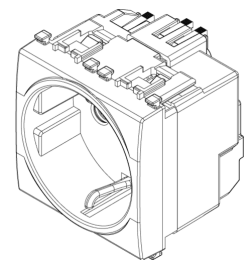

## EIKON: 2P+E 16A DE SICURY outlet screwless grey

**20208.FX**

Wiring devices / Traditional wiring devices / EIKON / Devices

### **2P+E 16A DE SICURY outlet screwless grey**

2P+E 16 A 250 V~ SICURY socket outlet, German standard, screwless terminals, grey - 2 modules

3 - Active

20 NR

- [Smartfix-Screwless terminal](#)

3D

- **Class group:** Domestic switching devices
- **Class:** Socket outlet
- **Number of modules (module system):** 2
- **Number of socket outlets switchable:** 0
- **Imprint/indication:** None
- **Connection type:** Push-in clamp
- **With hinged lid:** No
- **With enhanced contact protection:** Yes
- **Label space/information surface:** Yes
- **Colour:** Grey
- **RAL-number (similar):** 7024
- **Metallic colour:** No
- **Transparent:** No
- **Lockable:** No
- **Eject-mechanism:** No
- **Insulated mounting:** No
- **With function lighting:** No
- **Over voltage protection:** No

- **Fault current protection:** No
- **Mounting method:** Flush-mounted
- **Material:** Plastic
- **Material quality:** Thermoplastic
- **Halogen free:** Yes
- **Surface protection:** Untreated
- **Surface finishing:** Matt
- **With loop through function:** No
- **With on/off switch:** No
- **Rotated central insert:** No
- **Nominal current:** 16 A
- **Nominal voltage:** 250 V
- **Frequency:** 50,00 - 60,00 HZ
- **Suitable for degree of protection (IP):** IP20
- **Impact strength:** Other
- **Device width:** 44,80 mm
- **Device height:** 49,00 mm
- **Device depth:** 38,90 mm