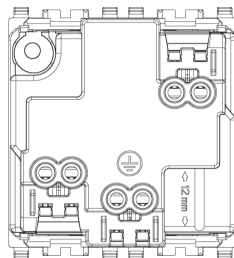

### **2P+E 16A DE SICURY outlet screwless grey**

2P+E 16 A 250 V~ SICURY socket outlet, German standard, screwless terminals, grey - 2 modules

3 - Active

20 NR

- [Smartfix-Screwless terminal](#)

3D

- **Class group:** Domestic switching devices
- **Class:** Socket outlet
- **Number of modules (module system):** 2
- **Number of socket outlets switchable:** 0
- **Imprint/indication:** None
- **Connection type:** Push-in clamp
- **With hinged lid:** No
- **With enhanced contact protection:** Yes
- **Label space/information surface:** Yes
- **Colour:** Grey
- **RAL-number (similar):** 7024
- **Metallic colour:** No
- **Transparent:** No
- **Lockable:** No
- **Eject-mechanism:** No
- **Insulated mounting:** No
- **With function lighting:** No
- **Over voltage protection:** No

- **Fault current protection:** No
- **Mounting method:** Flush-mounted
- **Material:** Plastic
- **Material quality:** Thermoplastic
- **Halogen free:** Yes
- **Surface protection:** Untreated
- **Surface finishing:** Matt
- **With loop through function:** No
- **With on/off switch:** No
- **Rotated central insert:** No
- **Nominal current:** 16 A
- **Nominal voltage:** 250 V
- **Frequency:** 50,00 - 60,00 HZ
- **Suitable for degree of protection (IP):** IP20
- **Impact strength:** Other
- **Device width:** 44,80 mm
- **Device height:** 49,00 mm
- **Device depth:** 38,90 mm

- 00. CE Marking - EU
- 09. VDE - Germany ([download](#))
- 10. EAC Eurasian Customs Union

- 37. Marking - Morocco
- 99. WEEE Directive ([download](#))

8007352513297  
1 NR  
5x4.7x5.1 [cm]  
51.4 [g]

8007352513303  
20 NR  
26.4x11x10.9 [cm]  
1,110.4 [g]

8007352715325  
240 NR  
54x35.5x23.5 [cm]  
13,814.8 [g]