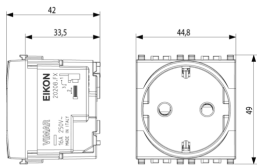

### **2P+E 16A DE SICURY outlet screwless grey**

2P+E 16 A 250 V~ SICURY socket outlet, German standard, screwless terminals, grey - 2 modules

3 - Active

20 NR

- [Smartfix-Screwless terminal](#)

3D

- **Class group:** Domestic switching devices
- **Class:** Socket outlet
- **Number of modules (module system):** 2
- **Number of socket outlets switchable:** 0
- **Imprint/indication:** None
- **Connection type:** Push-in clamp
- **With hinged lid:** No
- **With enhanced contact protection:** Yes
- **Label space/information surface:** Yes
- **Colour:** Grey
- **RAL-number (similar):** 7024
- **Metallic colour:** No
- **Transparent:** No
- **Lockable:** No
- **Eject-mechanism:** No
- **Insulated mounting:** No
- **With function lighting:** No
- **Over voltage protection:** No

- **Fault current protection:** No
- **Mounting method:** Flush-mounted
- **Material:** Plastic
- **Material quality:** Thermoplastic
- **Halogen free:** Yes
- **Surface protection:** Untreated
- **Surface finishing:** Matt
- **With loop through function:** No
- **With on/off switch:** No
- **Rotated central insert:** No
- **Nominal current:** 16 A
- **Nominal voltage:** 250 V
- **Frequency:** 50,00 - 60,00 HZ
- **Suitable for degree of protection (IP):** IP20
- **Impact strength:** Other
- **Device width:** 44,80 mm
- **Device height:** 49,00 mm
- **Device depth:** 38,90 mm

- 00. CE Marking - EU
- 09. VDE - Germany ([download](#))
- 10. EAC Eurasian Customs Union

- 37. Marking - Morocco
- 99. WEEE Directive ([download](#))

8007352513297  
1 NR  
5x4.7x5.1 [cm]  
51.4 [g]

8007352513303  
20 NR  
26.4x11x10.9 [cm]  
1,110.4 [g]

8007352715325  
240 NR  
54x35.5x23.5 [cm]  
13,814.8 [g]