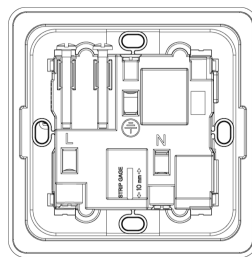

EIKON: Switched 2P+E 15A English outlet Next

20217.L.N

Wiring devices / Traditional wiring devices / EIKON / Devices

Switched 2P+E 15A English outlet Next

2P+E 15 A 250 V~ SICURY socket outlet, English standard, 2P 1-way switch, indicator unit, with built-in mounting frame for 3-module British standard installation, Next

3 - Active

10 NR

- [Multilanguage instructions sheet \(1337 kb\)](#)

3D

- **Class group:** Domestic switching devices
- **Class:** Socket outlet
- **Model:** British Standard
- **Number of units:** 2
- **Number of modules (module system):** 2
- **Number of socket outlets switchable:** 1
- **Imprint/indication:** None
- **Connection type:** Screwed terminal
- **With hinged lid:** No
- **With enhanced contact protection:** Yes
- **Label space/information surface:** Yes
- **Colour:** Silver
- **RAL-number (similar):** 9022
- **Metallic colour:** No
- **Transparent:** No
- **Lockable:** No
- **Eject-mechanism:** No
- **Insulated mounting:** No
- **With function lighting:** Yes
- **With orientation lighting:** No
- **Over voltage protection:** No
- **Fault current protection:** No
- **With miniature fuse:** No
- **Mounting method:** Flush-mounted
- **Type of fastening:** Mounting with screw
- **Material:** Plastic
- **Material quality:** Thermoplastic
- **Halogen free:** Yes
- **Surface protection:** Lacquered
- **Surface finishing:** Matt
- **With loop through function:** No
- **With on/off switch:** Yes
- **Rotated central insert:** No
- **Nominal current:** 15 A
- **Nominal voltage:** 250 V
- **Frequency:** 50,00 - 60,00 HZ
- **Suitable for degree of protection (IP):** IP20
- **Impact strength:** Other
- **Device width:** 82,50 mm
- **Device height:** 82,50 mm
- **Device depth:** 37,60 mm
- 00. CE Marking - EU
- 08. ASTA - UK ([download](#))
- 37. Marking - Morocco
- 43. UKCA mark - Great Britain
- 92. RoHS UAE
- 99. WEEE Directive ([download](#))

8007352399952
1 NR
8,5x3,9x8,6 [cm]
104.4 [g]

8007352399969
10 NR
20,7x18,5x9,6 [cm]
1,141.4 [g]