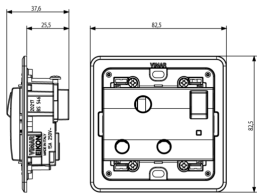

EIKON: Switched 2P+E 15A English outlet Next

20217.L.N

Wiring devices / Traditional wiring devices / EIKON / Devices

Switched 2P+E 15A English outlet Next

2P+E 15 A 250 V~ SICURY socket outlet, English standard, 2P 1-way switch, indicator unit, with built-in mounting frame for 3-module British standard installation, Next

3 - Active

10 NR

- [Multilanguage instructions sheet \(1337 kb\)](#)

3D

- **Class group:** Domestic switching devices
- **Class:** Socket outlet
- **Model:** British Standard
- **Number of units:** 2
- **Number of modules (module system):** 2
- **Number of socket outlets switchable:** 1
- **Imprint/indication:** None
- **Connection type:** Screwed terminal
- **With hinged lid:** No
- **With enhanced contact protection:** Yes
- **Label space/information surface:** Yes
- **Colour:** Silver
- **RAL-number (similar):** 9022
- **Metallic colour:** No
- **Transparent:** No
- **Lockable:** No
- **Eject-mechanism:** No
- **Insulated mounting:** No
- **With function lighting:** Yes
- **With orientation lighting:** No
- **Over voltage protection:** No
- **Fault current protection:** No
- **With miniature fuse:** No
- **Mounting method:** Flush-mounted
- **Type of fastening:** Mounting with screw
- **Material:** Plastic
- **Material quality:** Thermoplastic
- **Halogen free:** Yes
- **Surface protection:** Lacquered
- **Surface finishing:** Matt
- **With loop through function:** No
- **With on/off switch:** Yes
- **Rotated central insert:** No
- **Nominal current:** 15 A
- **Nominal voltage:** 250 V
- **Frequency:** 50,00 - 60,00 HZ
- **Suitable for degree of protection (IP):** IP20
- **Impact strength:** Other
- **Device width:** 82,50 mm
- **Device height:** 82,50 mm
- **Device depth:** 37,60 mm
- 00. CE Marking - EU
- 08. ASTA - UK ([download](#))
- 37. Marking - Morocco
- 43. UKCA mark - Great Britain
- 92. RoHS UAE
- 99. WEEE Directive ([download](#))

8007352399952
1 NR
8,5x3,9x8,6 [cm]
104.4 [g]

8007352399969
10 NR
20,7x18,5x9,6 [cm]
1,141.4 [g]