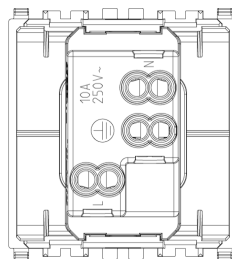

## EIKON: 2P+E10A Swiss 13 SICURY outlet Next

**20226.N**

Wiring devices / Traditional wiring devices / EIKON / Devices

### 2P+E10A Swiss 13 SICURY outlet Next

2P+E 10 A 250 V~ socket outlet, Swiss standard, 13 type, Next - 2 modules

3 - Active

20 NR

3D

- **Class group:** Domestic switching devices
- **Class:** Socket outlet
- **Model:** Swiss norm type 13
- **Number of units:** 1
- **Number of modules (module system):** 2
- **Number of socket outlets switchable:** 0
- **Imprint/indication:** None
- **Connection type:** Screwed terminal
- **With hinged lid:** No
- **With enhanced contact protection:** Yes
- **Label space/information surface:** Yes
- **Colour:** Silver
- **RAL-number (similar):** 9022
- **Metallic colour:** No
- **Transparent:** No
- **Lockable:** No
- **Eject-mechanism:** No
- **Insulated mounting:** No
- **With function lighting:** No
- **Over voltage protection:** No
- **Fault current protection:** No
- **Mounting method:** Flush-mounted
- **Material:** Plastic
- **Material quality:** Thermoplastic
- **Halogen free:** Yes
- **Surface protection:** Lacquered
- **Surface finishing:** Matt
- **With loop through function:** No
- **With on/off switch:** No
- **Rotated central insert:** No
- **Nominal current:** 10 A
- **Nominal voltage:** 250 V
- **Frequency:** 50,00 - 60,00 HZ
- **Suitable for degree of protection (IP):** IP20
- **Impact strength:** Other
- **Device width:** 44,80 mm
- **Device height:** 49,00 mm
- **Device depth:** 46,25 mm
- 00. CE Marking - EU
- 05. SEV - Switzerland ([download](#))
- 37. Marking - Morocco
- 96. Electrotechnical expert ([download](#))
- 99. WEEE Directive ([download](#))

8 007352383661

8007352383661  
1 NR  
6x5.4x5.3 [cm]  
43.8 [g]

8 007352383678

8007352383678  
20 NR  
28.1x13.1x11.3 [cm]  
990.13 [g]