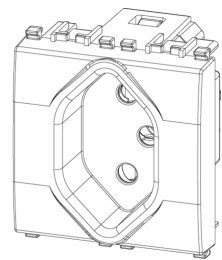

## EIKON: 2P+E10A Swiss 13 SICURY outlet Next

**20226.N**

Wiring devices / Traditional wiring devices / EIKON / Devices

### 2P+E10A Swiss 13 SICURY outlet Next

2P+E 10 A 250 V~ socket outlet, Swiss standard, 13 type, Next - 2 modules

3 - Active

20 NR

3D

- **Class group:** Domestic switching devices
- **Class:** Socket outlet
- **Model:** Swiss norm type 13
- **Number of units:** 1
- **Number of modules (module system):** 2
- **Number of socket outlets switchable:** 0
- **Imprint/indication:** None
- **Connection type:** Screwed terminal
- **With hinged lid:** No
- **With enhanced contact protection:** Yes
- **Label space/information surface:** Yes
- **Colour:** Silver
- **RAL-number (similar):** 9022
- **Metallic colour:** No
- **Transparent:** No
- **Lockable:** No
- **Eject-mechanism:** No
- **Insulated mounting:** No
- **With function lighting:** No
- **Over voltage protection:** No
- **Fault current protection:** No
- **Mounting method:** Flush-mounted
- **Material:** Plastic
- **Material quality:** Thermoplastic
- **Halogen free:** Yes
- **Surface protection:** Lacquered
- **Surface finishing:** Matt
- **With loop through function:** No
- **With on/off switch:** No
- **Rotated central insert:** No
- **Nominal current:** 10 A
- **Nominal voltage:** 250 V
- **Frequency:** 50,00 - 60,00 HZ
- **Suitable for degree of protection (IP):** IP20
- **Impact strength:** Other
- **Device width:** 44,80 mm
- **Device height:** 49,00 mm
- **Device depth:** 46,25 mm
- 00. CE Marking - EU
- 05. SEV - Switzerland ([download](#))
- 37. Marking - Morocco
- 96. Electrotechnical expert ([download](#))
- 99. WEEE Directive ([download](#))

8 007352383661

8007352383661  
1 NR  
6x5.4x5.3 [cm]  
43.8 [g]

8 007352383678

8007352383678  
20 NR  
28.1x13.1x11.3 [cm]  
990.13 [g]