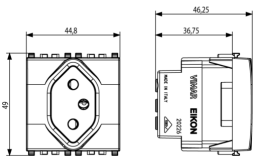

## EIKON: 2P+E10A Swiss 13 SICURY outlet Next

**20226.N**

Wiring devices / Traditional wiring devices / EIKON / Devices

### 2P+E10A Swiss 13 SICURY outlet Next

2P+E 10 A 250 V~ socket outlet, Swiss standard, 13 type, Next - 2 modules

3 - Active

20 NR

3D

- **Class group:** Domestic switching devices
- **Class:** Socket outlet
- **Model:** Swiss norm type 13
- **Number of units:** 1
- **Number of modules (module system):** 2
- **Number of socket outlets switchable:** 0
- **Imprint/indication:** None
- **Connection type:** Screwed terminal
- **With hinged lid:** No
- **With enhanced contact protection:** Yes
- **Label space/information surface:** Yes
- **Colour:** Silver
- **RAL-number (similar):** 9022
- **Metallic colour:** No
- **Transparent:** No
- **Lockable:** No
- **Eject-mechanism:** No
- **Insulated mounting:** No
- **With function lighting:** No
- **Over voltage protection:** No
- **Fault current protection:** No
- **Mounting method:** Flush-mounted
- **Material:** Plastic
- **Material quality:** Thermoplastic
- **Halogen free:** Yes
- **Surface protection:** Lacquered
- **Surface finishing:** Matt
- **With loop through function:** No
- **With on/off switch:** No
- **Rotated central insert:** No
- **Nominal current:** 10 A
- **Nominal voltage:** 250 V
- **Frequency:** 50,00 - 60,00 HZ
- **Suitable for degree of protection (IP):** IP20
- **Impact strength:** Other
- **Device width:** 44,80 mm
- **Device height:** 49,00 mm
- **Device depth:** 46,25 mm
- 00. CE Marking - EU
- 05. SEV - Switzerland ([download](#))
- 37. Marking - Morocco
- 96. Electrotechnical expert ([download](#))
- 99. WEEE Directive ([download](#))

8 007352383661

8007352383661  
1 NR  
6x5.4x5.3 [cm]  
43.8 [g]

8 007352383678

8007352383678  
20 NR  
28.1x13.1x11.3 [cm]  
990.13 [g]