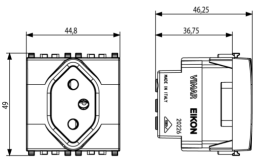

### **2P+E10A Swiss 13 SICURY outlet grey**

2P+E 10 A 250 V~ socket outlet, Swiss standard, 13 type, grey - 2 modules

3 - Active

20 NR

3D

- **Class group:** Domestic switching devices
- **Class:** Socket outlet
- **Model:** Swiss norm type 13
- **Number of units:** 1
- **Number of modules (module system):** 2
- **Number of socket outlets switchable:** 0
- **Imprint/indication:** None
- **Connection type:** Screwed terminal
- **With hinged lid:** No
- **With enhanced contact protection:** Yes
- **Label space/information surface:** Yes
- **Colour:** Grey
- **RAL-number (similar):** 7024
- **Metallic colour:** No
- **Transparent:** No
- **Lockable:** No
- **Eject-mechanism:** No
- **Insulated mounting:** No
- **With function lighting:** No

- **Over voltage protection:** No
- **Fault current protection:** No
- **Mounting method:** Flush-mounted
- **Material:** Plastic
- **Material quality:** Thermoplastic
- **Halogen free:** Yes
- **Surface protection:** Untreated
- **Surface finishing:** Matt
- **With loop through function:** No
- **With on/off switch:** No
- **Rotated central insert:** No
- **Nominal current:** 10 A
- **Nominal voltage:** 250 V
- **Frequency:** 50,00 - 60,00 HZ
- **Suitable for degree of protection (IP):** IP20
- **Impact strength:** Other
- **Device width:** 44,80 mm
- **Device height:** 49,00 mm
- **Device depth:** 46,25 mm

- 00. CE Marking - EU
- 05. SEV - Switzerland ([download](#))

- 37. Marking - Morocco
- 99. WEEE Directive ([download](#))

8007352383647  
1 NR  
6x5.4x5.3 [cm]  
43.8 [g]

8007352383654  
20 NR  
28.1x13.1x11.3 [cm]  
990.13 [g]