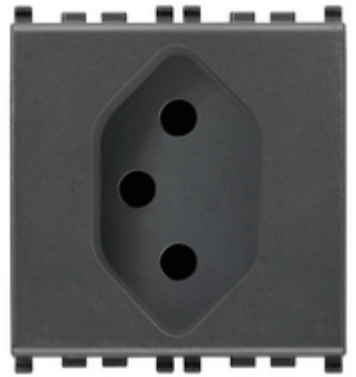

## EIKON: 2P+E10A Swiss 13 SICURY outlet grey

**20226**

Wiring devices / Traditional wiring devices / EIKON / Devices

### **2P+E10A Swiss 13 SICURY outlet grey**

2P+E 10 A 250 V~ socket outlet, Swiss standard, 13 type, grey - 2 modules

3 - Active

20 NR

3D

- **Class group:** Domestic switching devices
- **Class:** Socket outlet
- **Model:** Swiss norm type 13
- **Number of units:** 1
- **Number of modules (module system):** 2
- **Number of socket outlets switchable:** 0
- **Imprint/indication:** None
- **Connection type:** Screwed terminal
- **With hinged lid:** No
- **With enhanced contact protection:** Yes
- **Label space/information surface:** Yes
- **Colour:** Grey
- **RAL-number (similar):** 7024
- **Metallic colour:** No
- **Transparent:** No
- **Lockable:** No
- **Eject-mechanism:** No
- **Insulated mounting:** No
- **With function lighting:** No

- **Over voltage protection:** No
- **Fault current protection:** No
- **Mounting method:** Flush-mounted
- **Material:** Plastic
- **Material quality:** Thermoplastic
- **Halogen free:** Yes
- **Surface protection:** Untreated
- **Surface finishing:** Matt
- **With loop through function:** No
- **With on/off switch:** No
- **Rotated central insert:** No
- **Nominal current:** 10 A
- **Nominal voltage:** 250 V
- **Frequency:** 50,00 - 60,00 HZ
- **Suitable for degree of protection (IP):** IP20
- **Impact strength:** Other
- **Device width:** 44,80 mm
- **Device height:** 49,00 mm
- **Device depth:** 46,25 mm