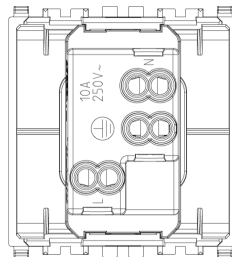

## EIKON: 2P+E10A Swiss 13 SICURY outlet grey

**20226**

Wiring devices / Traditional wiring devices / EIKON / Devices

### **2P+E10A Swiss 13 SICURY outlet grey**

2P+E 10 A 250 V~ socket outlet, Swiss standard, 13 type, grey - 2 modules

3 - Active

20 NR

3D

- **Class group:** Domestic switching devices
- **Class:** Socket outlet
- **Model:** Swiss norm type 13
- **Number of units:** 1
- **Number of modules (module system):** 2
- **Number of socket outlets switchable:** 0
- **Imprint/indication:** None
- **Connection type:** Screwed terminal
- **With hinged lid:** No
- **With enhanced contact protection:** Yes
- **Label space/information surface:** Yes
- **Colour:** Grey
- **RAL-number (similar):** 7024
- **Metallic colour:** No
- **Transparent:** No
- **Lockable:** No
- **Eject-mechanism:** No
- **Insulated mounting:** No
- **With function lighting:** No

- **Over voltage protection:** No
- **Fault current protection:** No
- **Mounting method:** Flush-mounted
- **Material:** Plastic
- **Material quality:** Thermoplastic
- **Halogen free:** Yes
- **Surface protection:** Untreated
- **Surface finishing:** Matt
- **With loop through function:** No
- **With on/off switch:** No
- **Rotated central insert:** No
- **Nominal current:** 10 A
- **Nominal voltage:** 250 V
- **Frequency:** 50,00 - 60,00 HZ
- **Suitable for degree of protection (IP):** IP20
- **Impact strength:** Other
- **Device width:** 44,80 mm
- **Device height:** 49,00 mm
- **Device depth:** 46,25 mm

- 00. CE Marking - EU
- 05. SEV - Switzerland ([download](#))

- 37. Marking - Morocco
- 99. WEEE Directive ([download](#))

8007352383647  
1 NR  
6x5.4x5.3 [cm]  
43.8 [g]

8007352383654  
20 NR  
28.1x13.1x11.3 [cm]  
990.13 [g]