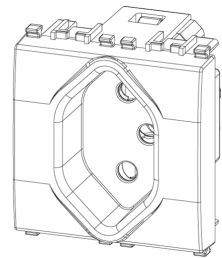

## EIKON: 2P+E10A Swiss 13 SICURY outlet grey

**20226**

Wiring devices / Traditional wiring devices / EIKON / Devices

### **2P+E10A Swiss 13 SICURY outlet grey**

2P+E 10 A 250 V~ socket outlet, Swiss standard, 13 type, grey - 2 modules

3 - Active

20 NR

3D

- **Class group:** Domestic switching devices
- **Class:** Socket outlet
- **Model:** Swiss norm type 13
- **Number of units:** 1
- **Number of modules (module system):** 2
- **Number of socket outlets switchable:** 0
- **Imprint/indication:** None
- **Connection type:** Screwed terminal
- **With hinged lid:** No
- **With enhanced contact protection:** Yes
- **Label space/information surface:** Yes
- **Colour:** Grey
- **RAL-number (similar):** 7024
- **Metallic colour:** No
- **Transparent:** No
- **Lockable:** No
- **Eject-mechanism:** No
- **Insulated mounting:** No
- **With function lighting:** No

- **Over voltage protection:** No
- **Fault current protection:** No
- **Mounting method:** Flush-mounted
- **Material:** Plastic
- **Material quality:** Thermoplastic
- **Halogen free:** Yes
- **Surface protection:** Untreated
- **Surface finishing:** Matt
- **With loop through function:** No
- **With on/off switch:** No
- **Rotated central insert:** No
- **Nominal current:** 10 A
- **Nominal voltage:** 250 V
- **Frequency:** 50,00 - 60,00 HZ
- **Suitable for degree of protection (IP):** IP20
- **Impact strength:** Other
- **Device width:** 44,80 mm
- **Device height:** 49,00 mm
- **Device depth:** 46,25 mm