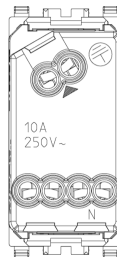

### 20251.B

Wiring devices / Traditional wiring devices / EIKON / Devices

### 2P+E 10A Chinese SICURY outlet white

2P+E 10 A 250 V~ SICURY socket outlet, Chinese standard, white

3 - Active

20 NR

3D

- **Class group:** Domestic switching devices
- **Class:** Socket outlet
- **Model:** Other
- **Number of units:** 1
- **Number of modules (module system):** 1
- **Number of socket outlets switchable:** 0
- **Imprint/indication:** None
- **Connection type:** Screwed terminal
- **With hinged lid:** No
- **With enhanced contact protection:** Yes
- **Label space/information surface:** Yes
- **Colour:** White
- **RAL-number (similar):** 9016
- **Metallic colour:** No
- **Transparent:** No
- **Lockable:** No
- **Eject-mechanism:** No
- **Insulated mounting:** No
- **With function lighting:** No
- **With orientation lighting:** No
- **Over voltage protection:** No
- **Fault current protection:** No
- **With miniature fuse:** No
- **Special power supply:** Other
- **Mounting method:** Flush-mounted
- **Type of fastening:** Snap mounting (engagement)
- **Material:** Plastic
- **Material quality:** Thermoplastic
- **Halogen free:** Yes
- **Surface protection:** Untreated
- **Surface finishing:** Matt
- **With loop through function:** No
- **With on/off switch:** No
- **Rotated central insert:** No
- **Nominal current:** 10 A
- **Nominal voltage:** 250 V
- **Frequency:** 50,00 - 60,00 HZ
- **Suitable for degree of protection (IP):** IP20
- **Impact strength:** Other
- **Device width:** 22,30 mm
- **Device height:** 49,00 mm
- **Device depth:** 37,00 mm
- 00. CE Marking - EU
- 15. CCC - China ([download](#))
- 37. Marking - Morocco
- 99. WEEE Directive ([download](#))

8 007352491915  
 1 NR  
 4.1x2.8x5.3 [cm]  
 30.8 [g]

8 007352491922  
 20 NR  
 21.4x11.6x6 [cm]  
 674.1 [g]

8 007352686113  
 180 NR  
 36x22.5x19.5 [cm]  
 5,480 [g]