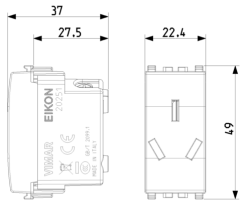

### 2P+E 10A Chinese SICURY outlet white

2P+E 10 A 250 V~ SICURY socket outlet, Chinese standard, white

3 - Active

20 NR

3D

- **Class group:** Domestic switching devices
- **Class:** Socket outlet
- **Model:** Other
- **Number of units:** 1
- **Number of modules (module system):** 1
- **Number of socket outlets switchable:** 0
- **Imprint/indication:** None
- **Connection type:** Screwed terminal
- **With hinged lid:** No
- **With enhanced contact protection:** Yes
- **Label space/information surface:** Yes
- **Colour:** White
- **RAL-number (similar):** 9016
- **Metallic colour:** No
- **Transparent:** No
- **Lockable:** No
- **Eject-mechanism:** No
- **Insulated mounting:** No
- **With function lighting:** No
- **With orientation lighting:** No
- **Over voltage protection:** No
- **Fault current protection:** No
- **With miniature fuse:** No
- **Special power supply:** Other
- **Mounting method:** Flush-mounted
- **Type of fastening:** Snap mounting (engagement)
- **Material:** Plastic
- **Material quality:** Thermoplastic
- **Halogen free:** Yes
- **Surface protection:** Untreated
- **Surface finishing:** Matt
- **With loop through function:** No
- **With on/off switch:** No
- **Rotated central insert:** No
- **Nominal current:** 10 A
- **Nominal voltage:** 250 V
- **Frequency:** 50,00 - 60,00 HZ
- **Suitable for degree of protection (IP):** IP20
- **Impact strength:** Other
- **Device width:** 22,30 mm
- **Device height:** 49,00 mm
- **Device depth:** 37,00 mm
- 00. CE Marking - EU
- 15. CCC - China ([download](#))
- 37. Marking - Morocco
- 99. WEEE Directive ([download](#))

8 007352491915  
 1 NR  
 4.1x2.8x5.3 [cm]  
 30.8 [g]

8 007352491922  
 20 NR  
 21.4x11.6x6 [cm]  
 674.1 [g]

8 007352686113  
 180 NR  
 36x22.5x19.5 [cm]  
 5,480 [g]