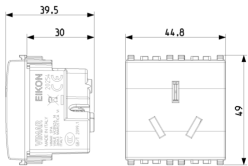

EIKON: 2P+E 16A Chinese SICURY outlet white

20254.B

Wiring devices / Traditional wiring devices / EIKON / Devices

2P+E 16A Chinese SICURY outlet white

2P+E 16 A 250 V~ SICURY socket outlet, Chinese standard, white - 2 modules

3 - Active

20 NR

3D

- **Class group:** Domestic switching devices
- **Class:** Socket outlet
- **Model:** Other
- **Number of units:** 1
- **Number of modules (module system):** 2
- **Number of socket outlets switchable:** 0
- **Imprint/indication:** None
- **Connection type:** Screwed terminal
- **With hinged lid:** No
- **With enhanced contact protection:** Yes
- **Label space/information surface:** Yes
- **Colour:** White
- **RAL-number (similar):** 9016
- **Metallic colour:** No
- **Transparent:** No
- **Lockable:** No
- **Eject-mechanism:** No
- **Insulated mounting:** No
- **With function lighting:** No
- **With orientation lighting:** No
- **Over voltage protection:** No
- **Fault current protection:** No
- **With miniature fuse:** No
- **Special power supply:** Other
- **Mounting method:** Flush-mounted
- **Type of fastening:** Snap mounting (engagement)
- **Material:** Plastic
- **Material quality:** Thermoplastic
- **Halogen free:** Yes
- **Surface protection:** Untreated
- **Surface finishing:** Matt
- **With loop through function:** No
- **With on/off switch:** No
- **Rotated central insert:** No
- **Nominal current:** 16 A
- **Nominal voltage:** 250 V
- **Frequency:** 50,00 - 60,00 HZ
- **Suitable for degree of protection (IP):** IP20
- **Impact strength:** Other
- **Device width:** 44,80 mm
- **Device height:** 49,00 mm
- **Device depth:** 38,30 mm

• 15. CCC - China ([download](#))

• 37. Marking - Morocco

8007352508590
1 NR
5.1x4.3x5.3 [cm]
42.5 [g]

8007352508606
20 NR
26.9x11.6x9 [cm]
939.3 [g]