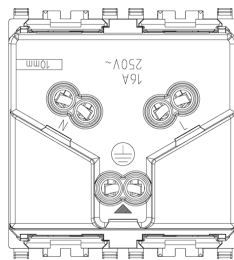

EIKON: 2P+E 16A Chinese SICURY outlet white

20254.B

Wiring devices / Traditional wiring devices / EIKON / Devices

2P+E 16A Chinese SICURY outlet white

2P+E 16 A 250 V~ SICURY socket outlet, Chinese standard, white - 2 modules

3 - Active

20 NR

3D

- **Class group:** Domestic switching devices
- **Class:** Socket outlet
- **Model:** Other
- **Number of units:** 1
- **Number of modules (module system):** 2
- **Number of socket outlets switchable:** 0
- **Imprint/indication:** None
- **Connection type:** Screwed terminal
- **With hinged lid:** No
- **With enhanced contact protection:** Yes
- **Label space/information surface:** Yes
- **Colour:** White
- **RAL-number (similar):** 9016
- **Metallic colour:** No
- **Transparent:** No
- **Lockable:** No
- **Eject-mechanism:** No
- **Insulated mounting:** No
- **With function lighting:** No
- **With orientation lighting:** No
- **Over voltage protection:** No
- **Fault current protection:** No
- **With miniature fuse:** No
- **Special power supply:** Other
- **Mounting method:** Flush-mounted
- **Type of fastening:** Snap mounting (engagement)
- **Material:** Plastic
- **Material quality:** Thermoplastic
- **Halogen free:** Yes
- **Surface protection:** Untreated
- **Surface finishing:** Matt
- **With loop through function:** No
- **With on/off switch:** No
- **Rotated central insert:** No
- **Nominal current:** 16 A
- **Nominal voltage:** 250 V
- **Frequency:** 50,00 - 60,00 HZ
- **Suitable for degree of protection (IP):** IP20
- **Impact strength:** Other
- **Device width:** 44,80 mm
- **Device height:** 49,00 mm
- **Device depth:** 38,30 mm

• 15. CCC - China ([download](#))

• 37. Marking - Morocco

8007352508590
1 NR
5.1x4.3x5.3 [cm]
42.5 [g]

8007352508606
20 NR
26.9x11.6x9 [cm]
939.3 [g]