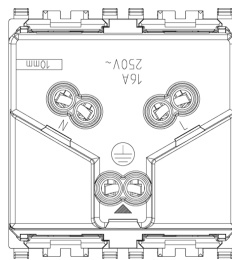

EIKON: 2P+E 16A Chinese SICURY outlet Next

20254.N

Wiring devices / Traditional wiring devices / EIKON / Devices

2P+E 16A Chinese SICURY outlet Next

2P+E 16 A 250 V~ SICURY socket outlet, Chinese standard, Next - 2 modules

3 - Active

20 NR

3D

- **Class group:** Domestic switching devices
- **Class:** Socket outlet
- **Model:** Other
- **Number of units:** 1
- **Number of modules (module system):** 2
- **Number of socket outlets switchable:** 0
- **Imprint/indication:** None
- **Connection type:** Screwed terminal
- **With hinged lid:** No
- **With enhanced contact protection:** Yes
- **Label space/information surface:** Yes
- **Colour:** Silver
- **RAL-number (similar):** 9022
- **Metallic colour:** No
- **Transparent:** No
- **Lockable:** No
- **Eject-mechanism:** No
- **Insulated mounting:** No
- **With function lighting:** No
- **With orientation lighting:** No
- **Over voltage protection:** No
- **Fault current protection:** No
- **With miniature fuse:** No
- **Special power supply:** Other
- **Mounting method:** Flush-mounted
- **Type of fastening:** Snap mounting (engagement)
- **Material:** Plastic
- **Material quality:** Thermoplastic
- **Halogen free:** Yes
- **Surface protection:** Lacquered
- **Surface finishing:** Matt
- **With loop through function:** No
- **With on/off switch:** No
- **Rotated central insert:** No
- **Nominal current:** 16 A
- **Nominal voltage:** 250 V
- **Frequency:** 50,00 - 60,00 HZ
- **Suitable for degree of protection (IP):** IP20
- **Impact strength:** Other
- **Device width:** 44,80 mm
- **Device height:** 49,00 mm
- **Device depth:** 38,30 mm

8007352508620
20 NR
26.9x11.6x9 [cm]
928.9 [g]