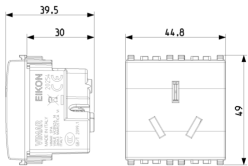

3 - Active

20 NR

3D

- **Class group:** Domestic switching devices
- **Class:** Socket outlet
- **Model:** Other
- **Number of units:** 1
- **Number of modules (module system):** 2
- **Number of socket outlets switchable:** 0
- **Imprint/indication:** None
- **Connection type:** Screwed terminal
- **With hinged lid:** No
- **With enhanced contact protection:** Yes
- **Label space/information surface:** Yes
- **Colour:** Silver
- **RAL-number (similar):** 9022
- **Metallic colour:** No
- **Transparent:** No
- **Lockable:** No
- **Eject-mechanism:** No
- **Insulated mounting:** No
- **With function lighting:** No
- **With orientation lighting:** No
- **Over voltage protection:** No
- **Fault current protection:** No
- **With miniature fuse:** No
- **Special power supply:** Other
- **Mounting method:** Flush-mounted
- **Type of fastening:** Snap mounting (engagement)
- **Material:** Plastic
- **Material quality:** Thermoplastic
- **Halogen free:** Yes
- **Surface protection:** Lacquered
- **Surface finishing:** Matt
- **With loop through function:** No
- **With on/off switch:** No
- **Rotated central insert:** No
- **Nominal current:** 16 A
- **Nominal voltage:** 250 V
- **Frequency:** 50,00 - 60,00 HZ
- **Suitable for degree of protection (IP):** IP20
- **Impact strength:** Other
- **Device width:** 44,80 mm
- **Device height:** 49,00 mm
- **Device depth:** 38,30 mm

- 00. CE Marking - EU
- 15. CCC - China ([download](#))
- 37. Marking - Morocco
- 96. Electrotechnical expert ([download](#))
- 99. WEEE Directive ([download](#))

8007352508613
1 NR
5.1x4.3x5.3 [cm]
42.5 [g]

8007352508620
20 NR
26.9x11.6x9 [cm]
928.9 [g]