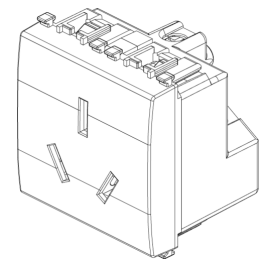

EIKON: 2P+E 16A Chinese SICURY outlet Next

20254.N

Wiring devices / Traditional wiring devices / EIKON / Devices

2P+E 16A Chinese SICURY outlet Next

2P+E 16 A 250 V~ SICURY socket outlet, Chinese standard, Next - 2 modules

3 - Active

20 NR

3D

- **Class group:** Domestic switching devices
- **Class:** Socket outlet
- **Model:** Other
- **Number of units:** 1
- **Number of modules (module system):** 2
- **Number of socket outlets switchable:** 0
- **Imprint/indication:** None
- **Connection type:** Screwed terminal
- **With hinged lid:** No
- **With enhanced contact protection:** Yes
- **Label space/information surface:** Yes
- **Colour:** Silver
- **RAL-number (similar):** 9022
- **Metallic colour:** No
- **Transparent:** No
- **Lockable:** No
- **Eject-mechanism:** No
- **Insulated mounting:** No
- **With function lighting:** No
- **With orientation lighting:** No
- **Over voltage protection:** No
- **Fault current protection:** No
- **With miniature fuse:** No
- **Special power supply:** Other
- **Mounting method:** Flush-mounted
- **Type of fastening:** Snap mounting (engagement)
- **Material:** Plastic
- **Material quality:** Thermoplastic
- **Halogen free:** Yes
- **Surface protection:** Lacquered
- **Surface finishing:** Matt
- **With loop through function:** No
- **With on/off switch:** No
- **Rotated central insert:** No
- **Nominal current:** 16 A
- **Nominal voltage:** 250 V
- **Frequency:** 50,00 - 60,00 HZ
- **Suitable for degree of protection (IP):** IP20
- **Impact strength:** Other
- **Device width:** 44,80 mm
- **Device height:** 49,00 mm
- **Device depth:** 38,30 mm