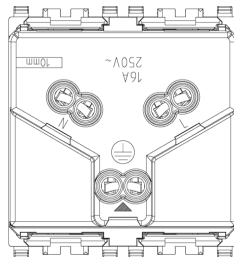

EIKON: 2P+E 16A Chinese SICURY outlet grey

20254

Wiring devices / Traditional wiring devices / EIKON / Devices

2P+E 16A Chinese SICURY outlet grey

2P+E 16 A 250 V~ SICURY socket outlet, Chinese standard, grey - 2 modules

3 - Active

20 NR

3D

- **Class group:** Domestic switching devices
- **Class:** Socket outlet
- **Model:** Other
- **Number of units:** 1
- **Number of modules (module system):** 2
- **Number of socket outlets switchable:** 0
- **Imprint/indication:** None
- **Connection type:** Screwed terminal
- **With hinged lid:** No
- **With enhanced contact protection:** Yes
- **Label space/information surface:** Yes
- **Colour:** Grey
- **RAL-number (similar):** 7024
- **Metallic colour:** No
- **Transparent:** No
- **Lockable:** No
- **Eject-mechanism:** No
- **Insulated mounting:** No
- **With function lighting:** No
- **With orientation lighting:** No
- **Over voltage protection:** No
- **Fault current protection:** No
- **With miniature fuse:** No
- **Special power supply:** Other
- **Mounting method:** Flush-mounted
- **Type of fastening:** Snap mounting (engagement)
- **Material:** Plastic
- **Material quality:** Thermoplastic
- **Halogen free:** Yes
- **Surface protection:** Untreated
- **Surface finishing:** Matt
- **With loop through function:** No
- **With on/off switch:** No
- **Rotated central insert:** No
- **Nominal current:** 16 A
- **Nominal voltage:** 250 V
- **Frequency:** 50,00 - 60,00 HZ
- **Suitable for degree of protection (IP):** IP20
- **Impact strength:** Other
- **Device width:** 44,80 mm
- **Device height:** 49,00 mm
- **Device depth:** 38,30 mm

• 15. CCC - China ([download](#))

• 37. Marking - Morocco

8007352508576
1 NR
5.1x4.3x5.3 [cm]
42.3 [g]

8007352508583
20 NR
26.9x11.6x9 [cm]
931.3 [g]