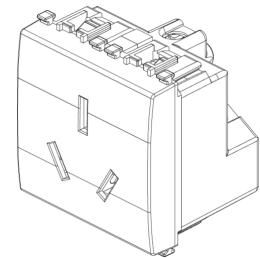

EIKON: 2P+E 16A Chinese SICURY outlet grey

20254

Wiring devices / Traditional wiring devices / EIKON / Devices

2P+E 16A Chinese SICURY outlet grey

2P+E 16 A 250 V~ SICURY socket outlet, Chinese standard, grey - 2 modules

3 - Active

20 NR

3D

- **Class group:** Domestic switching devices
- **Class:** Socket outlet
- **Model:** Other
- **Number of units:** 1
- **Number of modules (module system):** 2
- **Number of socket outlets switchable:** 0
- **Imprint/indication:** None
- **Connection type:** Screwed terminal
- **With hinged lid:** No
- **With enhanced contact protection:** Yes
- **Label space/information surface:** Yes
- **Colour:** Grey
- **RAL-number (similar):** 7024
- **Metallic colour:** No
- **Transparent:** No
- **Lockable:** No
- **Eject-mechanism:** No
- **Insulated mounting:** No
- **With function lighting:** No
- **With orientation lighting:** No
- **Over voltage protection:** No
- **Fault current protection:** No
- **With miniature fuse:** No
- **Special power supply:** Other
- **Mounting method:** Flush-mounted
- **Type of fastening:** Snap mounting (engagement)
- **Material:** Plastic
- **Material quality:** Thermoplastic
- **Halogen free:** Yes
- **Surface protection:** Untreated
- **Surface finishing:** Matt
- **With loop through function:** No
- **With on/off switch:** No
- **Rotated central insert:** No
- **Nominal current:** 16 A
- **Nominal voltage:** 250 V
- **Frequency:** 50,00 - 60,00 HZ
- **Suitable for degree of protection (IP):** IP20
- **Impact strength:** Other
- **Device width:** 44,80 mm
- **Device height:** 49,00 mm
- **Device depth:** 38,30 mm