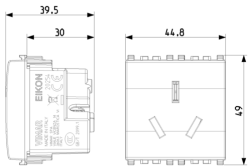

EIKON: 2P+E 16A Chinese SICURY outlet grey

20254

Wiring devices / Traditional wiring devices / EIKON / Devices

2P+E 16A Chinese SICURY outlet grey

2P+E 16 A 250 V~ SICURY socket outlet, Chinese standard, grey - 2 modules

3 - Active

20 NR

3D

- **Class group:** Domestic switching devices
- **Class:** Socket outlet
- **Model:** Other
- **Number of units:** 1
- **Number of modules (module system):** 2
- **Number of socket outlets switchable:** 0
- **Imprint/indication:** None
- **Connection type:** Screwed terminal
- **With hinged lid:** No
- **With enhanced contact protection:** Yes
- **Label space/information surface:** Yes
- **Colour:** Grey
- **RAL-number (similar):** 7024
- **Metallic colour:** No
- **Transparent:** No
- **Lockable:** No
- **Eject-mechanism:** No
- **Insulated mounting:** No
- **With function lighting:** No
- **With orientation lighting:** No
- **Over voltage protection:** No
- **Fault current protection:** No
- **With miniature fuse:** No
- **Special power supply:** Other
- **Mounting method:** Flush-mounted
- **Type of fastening:** Snap mounting (engagement)
- **Material:** Plastic
- **Material quality:** Thermoplastic
- **Halogen free:** Yes
- **Surface protection:** Untreated
- **Surface finishing:** Matt
- **With loop through function:** No
- **With on/off switch:** No
- **Rotated central insert:** No
- **Nominal current:** 16 A
- **Nominal voltage:** 250 V
- **Frequency:** 50,00 - 60,00 HZ
- **Suitable for degree of protection (IP):** IP20
- **Impact strength:** Other
- **Device width:** 44,80 mm
- **Device height:** 49,00 mm
- **Device depth:** 38,30 mm

• 15. CCC - China ([download](#))

• 37. Marking - Morocco

8007352508576
1 NR
5.1x4.3x5.3 [cm]
42.3 [g]

8007352508583
20 NR
26.9x11.6x9 [cm]
931.3 [g]