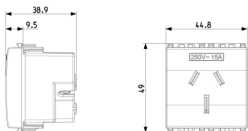

2P+E 15A Australian SICURY outlet Next

2P+E 15 A 250 V~ SICURY socket outlet, Australian standard, Next - 2 modules

3 - Active

20 NR