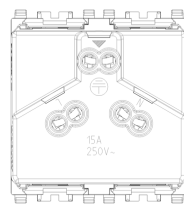

2P+E 15A Australian SICURY outlet Next

2P+E 15 A 250 V~ SICURY socket outlet, Australian standard, Next - 2 modules

3 - Active

20 NR