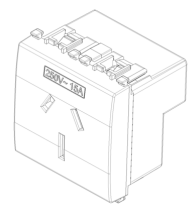

## EIKON: 2P+E 15A Australian SICURY outlet Next

**20262.N**

Wiring devices / Traditional wiring devices / EIKON / Devices

### 2P+E 15A Australian SICURY outlet Next

2P+E 15 A 250 V~ SICURY socket outlet, Australian standard, Next - 2 modules

3 - Active

20 NR

3D

- **Class group:** Domestic switching devices
- **Class:** Socket outlet
- **Model:** Australian standard AS/NZS 3112 (type I)
- **Number of units:** 1
- **Number of modules (module system):** 2
- **Number of socket outlets switchable:** 0
- **Imprint/indication:** None
- **Connection type:** Screwed terminal
- **With hinged lid:** No
- **With enhanced contact protection:** Yes
- **Label space/information surface:** Yes
- **Colour:** Silver
- **RAL-number (similar):** 9022
- **Metallic colour:** No
- **Transparent:** No
- **Lockable:** No
- **Eject-mechanism:** No
- **Insulated mounting:** No
- **With function lighting:** No

- **Over voltage protection:** No
- **Fault current protection:** No
- **Mounting method:** Flush-mounted
- **Material:** Plastic
- **Material quality:** Thermoplastic
- **Halogen free:** Yes
- **Surface protection:** Lacquered
- **Surface finishing:** Matt
- **With loop through function:** No
- **With on/off switch:** No
- **Rotated central insert:** No
- **Nominal current:** 15 A
- **Nominal voltage:** 250 V
- **Frequency:** 50,00 - 60,00 HZ
- **Suitable for degree of protection (IP):** IP20
- **Impact strength:** Other
- **Device width:** 44,80 mm
- **Device height:** 49,00 mm
- **Device depth:** 38,90 mm