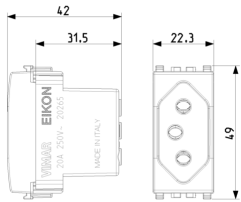

EIKON: 2P+E 20A Brazilian SICURY outlet white

20265.B

Wiring devices / Traditional wiring devices / EIKON / Devices

2P+E 20A Brazilian SICURY outlet white

2P+E 20 A 250 V~ SICURY socket outlet, Brazilian standard, white

3 - Active

20 NR

3D

- **Class group:** Domestic switching devices
- **Class:** Socket outlet
- **Model:** Other
- **Number of units:** 1
- **Number of modules (module system):** 1
- **Number of socket outlets switchable:** 0
- **Imprint/indication:** None
- **Connection type:** Screwed terminal
- **With hinged lid:** No
- **With enhanced contact protection:** Yes
- **Label space/information surface:** Yes
- **Colour:** White
- **RAL-number (similar):** 9016
- **Metallic colour:** No
- **Transparent:** No
- **Lockable:** No
- **Eject-mechanism:** No
- **Insulated mounting:** No
- **With function lighting:** No
- **Over voltage protection:** No
- **Fault current protection:** No
- **Mounting method:** Flush-mounted
- **Material:** Plastic
- **Material quality:** Thermoplastic
- **Halogen free:** Yes
- **Surface protection:** Untreated
- **Surface finishing:** Matt
- **With loop through function:** No
- **With on/off switch:** No
- **Rotated central insert:** No
- **Nominal current:** 20 A
- **Nominal voltage:** 250 V
- **Frequency:** 50,00 - 60,00 HZ
- **Suitable for degree of protection (IP):** IP20
- **Impact strength:** Other
- **Device width:** 22,30 mm
- **Device height:** 49,00 mm
- **Device depth:** 42,00 mm

- 00. CE Marking - EU
- 37. Marking - Morocco
- 96. Electrotechnical expert ([download](#))
- 99. WEEE Directive ([download](#))

8007352358133
1 NR
5.1x2.8x5.3 [cm]
30.7 [g]

8007352358140
20 NR
27x11.6x6 [cm]
672.1 [g]