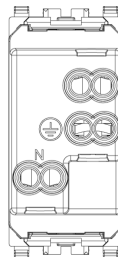

EIKON: 2P+E 20A Brazilian SICURY outlet white

20265.B

Wiring devices / Traditional wiring devices / EIKON / Devices

2P+E 20A Brazilian SICURY outlet white

2P+E 20 A 250 V~ SICURY socket outlet, Brazilian standard, white

3 - Active

20 NR

3D

- **Class group:** Domestic switching devices
- **Class:** Socket outlet
- **Model:** Other
- **Number of units:** 1
- **Number of modules (module system):** 1
- **Number of socket outlets switchable:** 0
- **Imprint/indication:** None
- **Connection type:** Screwed terminal
- **With hinged lid:** No
- **With enhanced contact protection:** Yes
- **Label space/information surface:** Yes
- **Colour:** White
- **RAL-number (similar):** 9016
- **Metallic colour:** No
- **Transparent:** No
- **Lockable:** No
- **Eject-mechanism:** No
- **Insulated mounting:** No
- **With function lighting:** No
- **Over voltage protection:** No
- **Fault current protection:** No
- **Mounting method:** Flush-mounted
- **Material:** Plastic
- **Material quality:** Thermoplastic
- **Halogen free:** Yes
- **Surface protection:** Untreated
- **Surface finishing:** Matt
- **With loop through function:** No
- **With on/off switch:** No
- **Rotated central insert:** No
- **Nominal current:** 20 A
- **Nominal voltage:** 250 V
- **Frequency:** 50,00 - 60,00 HZ
- **Suitable for degree of protection (IP):** IP20
- **Impact strength:** Other
- **Device width:** 22,30 mm
- **Device height:** 49,00 mm
- **Device depth:** 42,00 mm

- 00. CE Marking - EU
- 37. Marking - Morocco
- 96. Electrotechnical expert ([download](#))
- 99. WEEE Directive ([download](#))

8007352358133
1 NR
5.1x2.8x5.3 [cm]
30.7 [g]

8007352358140
20 NR
27x11.6x6 [cm]
672.1 [g]