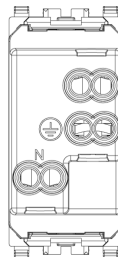

EIKON: 2P+E 20A Brazilian SICURY outlet Next

20265.N

Wiring devices / Traditional wiring devices / EIKON / Devices

2P+E 20A Brazilian SICURY outlet Next

2P+E 20 A 250 V~ SICURY socket outlet, Brazilian standard, Next

3 - Active

20 NR

3D

- **Class group:** Domestic switching devices
- **Class:** Socket outlet
- **Model:** Other
- **Number of units:** 1
- **Number of modules (module system):** 1
- **Number of socket outlets switchable:** 0
- **Imprint/indication:** None
- **Connection type:** Screwed terminal
- **With hinged lid:** No
- **With enhanced contact protection:** Yes
- **Label space/information surface:** Yes
- **Colour:** Silver
- **RAL-number (similar):** 9022
- **Metallic colour:** No
- **Transparent:** No
- **Lockable:** No
- **Eject-mechanism:** No
- **Insulated mounting:** No
- **With function lighting:** No
- **Over voltage protection:** No
- **Fault current protection:** No
- **Mounting method:** Flush-mounted
- **Material:** Plastic
- **Material quality:** Thermoplastic
- **Halogen free:** Yes
- **Surface protection:** Lacquered
- **Surface finishing:** Matt
- **With loop through function:** No
- **With on/off switch:** No
- **Rotated central insert:** No
- **Nominal current:** 20 A
- **Nominal voltage:** 250 V
- **Frequency:** 50,00 - 60,00 HZ
- **Suitable for degree of protection (IP):** IP20
- **Impact strength:** Other
- **Device width:** 22,30 mm
- **Device height:** 49,00 mm
- **Device depth:** 42,00 mm

- 00. CE Marking - EU
- 37. Marking - Morocco
- 96. Electrotechnical expert ([download](#))
- 99. WEEE Directive ([download](#))

8007352358119
1 NR
5.1x2.8x5.3 [cm]
30.5 [g]

8007352358126
20 NR
27x11.6x6 [cm]
669.7 [g]