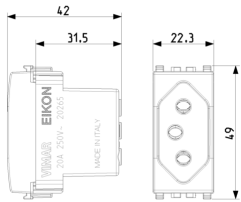

EIKON: 2P+E 20A Brazilian SICURY outlet Next

20265.N

Wiring devices / Traditional wiring devices / EIKON / Devices

2P+E 20A Brazilian SICURY outlet Next

2P+E 20 A 250 V~ SICURY socket outlet, Brazilian standard, Next

3 - Active

20 NR

3D

- **Class group:** Domestic switching devices
- **Class:** Socket outlet
- **Model:** Other
- **Number of units:** 1
- **Number of modules (module system):** 1
- **Number of socket outlets switchable:** 0
- **Imprint/indication:** None
- **Connection type:** Screwed terminal
- **With hinged lid:** No
- **With enhanced contact protection:** Yes
- **Label space/information surface:** Yes
- **Colour:** Silver
- **RAL-number (similar):** 9022
- **Metallic colour:** No
- **Transparent:** No
- **Lockable:** No
- **Eject-mechanism:** No
- **Insulated mounting:** No
- **With function lighting:** No
- **Over voltage protection:** No
- **Fault current protection:** No
- **Mounting method:** Flush-mounted
- **Material:** Plastic
- **Material quality:** Thermoplastic
- **Halogen free:** Yes
- **Surface protection:** Lacquered
- **Surface finishing:** Matt
- **With loop through function:** No
- **With on/off switch:** No
- **Rotated central insert:** No
- **Nominal current:** 20 A
- **Nominal voltage:** 250 V
- **Frequency:** 50,00 - 60,00 HZ
- **Suitable for degree of protection (IP):** IP20
- **Impact strength:** Other
- **Device width:** 22,30 mm
- **Device height:** 49,00 mm
- **Device depth:** 42,00 mm

- 00. CE Marking - EU
- 37. Marking - Morocco
- 96. Electrotechnical expert ([download](#))
- 99. WEEE Directive ([download](#))

8007352358119
1 NR
5.1x2.8x5.3 [cm]
30.5 [g]

8007352358126
20 NR
27x11.6x6 [cm]
669.7 [g]