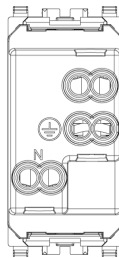

EIKON: 2P+E 20A Brazilian SICURY outlet grey

20265

Wiring devices / Traditional wiring devices / EIKON / Devices

2P+E 20A Brazilian SICURY outlet grey

2P+E 20 A 250 V~ SICURY socket outlet, Brazilian standard, grey

3 - Active

20 NR

3D

- **Class group:** Domestic switching devices
- **Class:** Socket outlet
- **Model:** Other
- **Number of units:** 1
- **Number of modules (module system):** 1
- **Number of socket outlets switchable:** 0
- **Imprint/indication:** None
- **Connection type:** Screwed terminal
- **With hinged lid:** No
- **With enhanced contact protection:** Yes
- **Label space/information surface:** Yes
- **Colour:** Grey
- **RAL-number (similar):** 7024
- **Metallic colour:** No
- **Transparent:** No
- **Lockable:** No
- **Eject-mechanism:** No
- **Insulated mounting:** No
- **With function lighting:** No
- **Over voltage protection:** No
- **Fault current protection:** No
- **Mounting method:** Flush-mounted
- **Material:** Plastic
- **Material quality:** Thermoplastic
- **Halogen free:** Yes
- **Surface protection:** Untreated
- **Surface finishing:** Matt
- **With loop through function:** No
- **With on/off switch:** No
- **Rotated central insert:** No
- **Nominal current:** 20 A
- **Nominal voltage:** 250 V
- **Frequency:** 50,00 - 60,00 HZ
- **Suitable for degree of protection (IP):** IP20
- **Impact strength:** Other
- **Device width:** 22,30 mm
- **Device height:** 49,00 mm
- **Device depth:** 42,00 mm

- 00. CE Marking - EU
- 37. Marking - Morocco
- 96. Electrotechnical expert ([download](#))
- 99. WEEE Directive ([download](#))

8007352358096
1 NR
5.1x2.8x5.3 [cm]
30.5 [g]

8007352358102
20 NR
27x11.6x6 [cm]
668.2 [g]