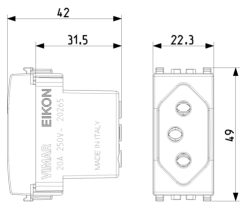

EIKON: 2P+E 20A Brazilian SICURY outlet grey

20265

Wiring devices / Traditional wiring devices / EIKON / Devices

2P+E 20A Brazilian SICURY outlet grey

2P+E 20 A 250 V~ SICURY socket outlet, Brazilian standard, grey

3 - Active

20 NR

3D

- **Class group:** Domestic switching devices
- **Class:** Socket outlet
- **Model:** Other
- **Number of units:** 1
- **Number of modules (module system):** 1
- **Number of socket outlets switchable:** 0
- **Imprint/indication:** None
- **Connection type:** Screwed terminal
- **With hinged lid:** No
- **With enhanced contact protection:** Yes
- **Label space/information surface:** Yes
- **Colour:** Grey
- **RAL-number (similar):** 7024
- **Metallic colour:** No
- **Transparent:** No
- **Lockable:** No
- **Eject-mechanism:** No
- **Insulated mounting:** No
- **With function lighting:** No
- **Over voltage protection:** No
- **Fault current protection:** No
- **Mounting method:** Flush-mounted
- **Material:** Plastic
- **Material quality:** Thermoplastic
- **Halogen free:** Yes
- **Surface protection:** Untreated
- **Surface finishing:** Matt
- **With loop through function:** No
- **With on/off switch:** No
- **Rotated central insert:** No
- **Nominal current:** 20 A
- **Nominal voltage:** 250 V
- **Frequency:** 50,00 - 60,00 HZ
- **Suitable for degree of protection (IP):** IP20
- **Impact strength:** Other
- **Device width:** 22,30 mm
- **Device height:** 49,00 mm
- **Device depth:** 42,00 mm

- 00. CE Marking - EU
- 37. Marking - Morocco
- 96. Electrotechnical expert ([download](#))
- 99. WEEE Directive ([download](#))

8007352358096
1 NR
5.1x2.8x5.3 [cm]
30.5 [g]

8007352358102
20 NR
27x11.6x6 [cm]
668.2 [g]